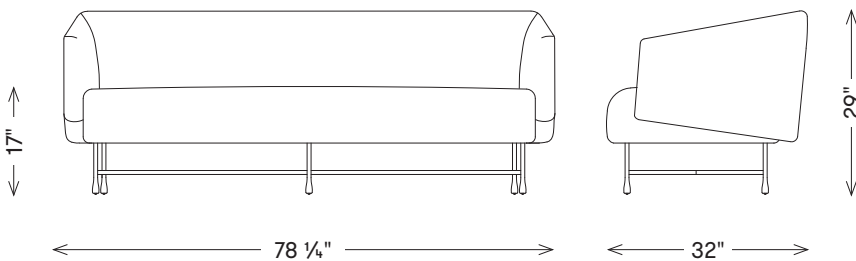

BIJOUX SOFA

EJV1544-79

MATERIALS SHOWN

Burnished Brass with Lippi Bronze

AVAILABLE IN

See Fabrics PDF

DIMENSIONS

Width: 78 1/4"
Height: 29"
Depth: 32"
Seat Height: 17"

FINISHES