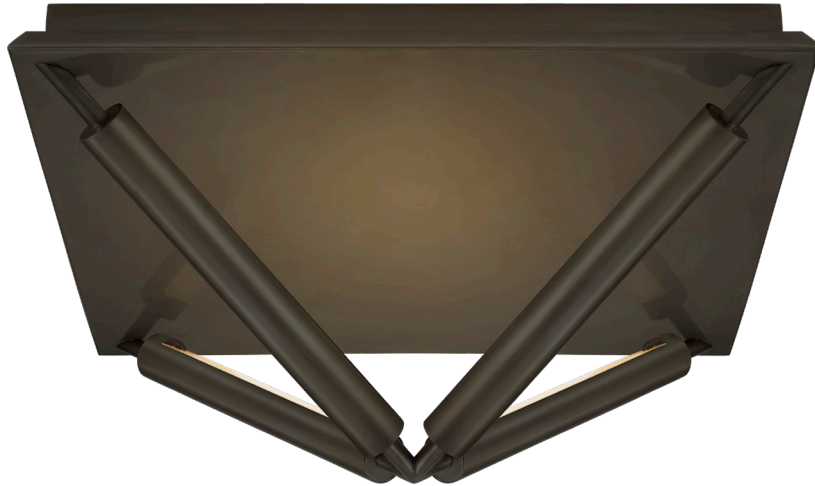

kelly wearstler

APPAREIL LARGE FLUSH MOUNT

KW4700-AB

MATERIALS SHOWN

ANTIQUE-BURNISHED BRASS

AVAILABLE IN

ANTIQUE-BURNISHED BRASS
BRONZE

NOTE

UL ONLY

DIMENSIONS

HEIGHT: 8.25"

WIDTH: 17.5"

CANOPY: 16" SQUARE

SOCKET

DEDICATED LED

WATTAGE

40W (3200LM)

kelly wearstler

APPAREIL LARGE FLUSH MOUNT

KW4700-BZ

MATERIALS SHOWN

BRONZE

AVAILABLE IN

ANTIQUE-BURNISHED BRASS

BRONZE

NOTE

UL ONLY

DIMENSIONS

HEIGHT: 8.25"

WIDTH: 17.5"

CANOPY: 16" SQUARE

SOCKET