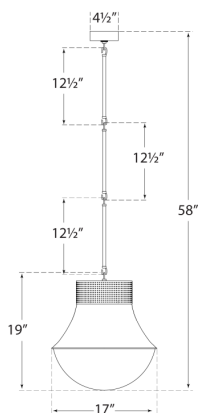

PRECISION LARGE PENDANT

KW5223AB-WG

MATERIALS SHOWN

ANTIQUE BURNISHED BRASS
WITH WHITE GLASS

AVAILABLE IN

BRONZE
POLISHED NICKEL

DIMENSIONS

O/A HEIGHT: 58"
MIN. CUSTOM HEIGHT: 27"
WIDTH: 17"
CANOPY: 4.5" ROUND

SOCKET

E26 KEYLESS

WATTAGE

60 A