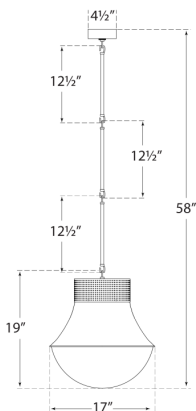

PRECISION LARGE PENDANT

KW5223BZ-WG

MATERIALS SHOWN

BRONZE
WITH WHITE GLASS

AVAILABLE IN

ANTIQUE BURNISHED BRASS
POLISHED NICKEL

DIMENSIONS

O/A HEIGHT: 58"
MIN. CUSTOM HEIGHT: 27"
WIDTH: 17"
CANOPY: 4.5" ROUND

SOCKET

E26 KEYLESS

WATTAGE

60 A