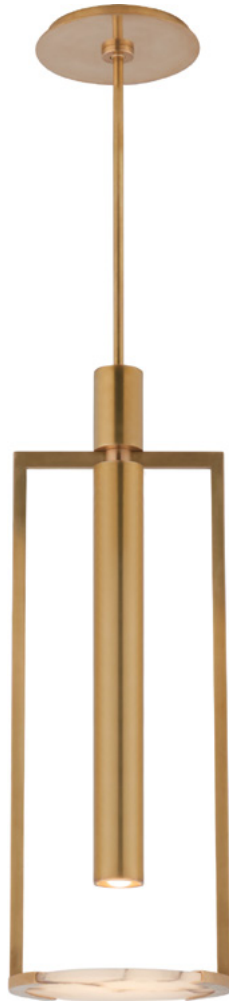

kelly wearstler

MELANGE MEDIUM FLOATING DISC PENDANT

KW5612-ABALB

MATERIALS SHOWN

Antique-Burnished Brass
with Alabaster

AVAILABLE IN

Antique-Burnished Brass
Bronze
Polished Nickel

DIMENSIONS

O/A Height: 64 $\frac{3}{4}$ "
Min. Custom Height: 32 $\frac{1}{4}$ "
Width: 10 $\frac{1}{4}$ "
Canopy: 7" Round

SOCKET

Dedicated LED

WATTAGE

9w (900lm)

kelly wearstler

MELANGE MEDIUM FLOATING DISC PENDANT

KW5612-BZALB

MATERIALS SHOWN

Bronze with Alabaster

AVAILABLE IN

Antique-Burnished Brass

Bronze

Polished Nickel

DIMENSIONS

O/A Height: 64 $\frac{3}{4}$ "

MELANGE MEDIUM FLOATING DISC PENDANT

KW5612-PNALB

MATERIALS SHOWN

Polished Nickel with Alabaster

AVAILABLE IN

Antique-Burnished Brass

Bronze

Polished Nickel