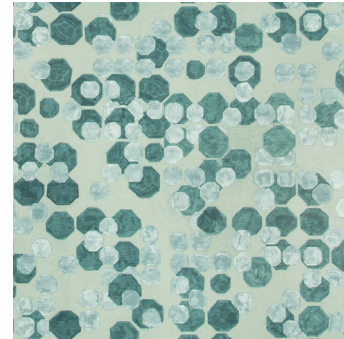

## NOTES

Price by the 5 yard single roll.  
Packaged and sold by the  
10 yard double roll.

This image is for illustrative purposes only. The colors shown are accurate within the constraints of lighting, photography and the color accuracy of your monitor.

## PACKING DIAGRAM

## ADDITIONAL COLORWAYS

**HEX AURA**  
GWP 3724.174

**HEX COIN**  
GWP 3724.678

**HEX LAGOON**  
GWP 3724.135

**HEX MARINE**  
GWP 3724.505