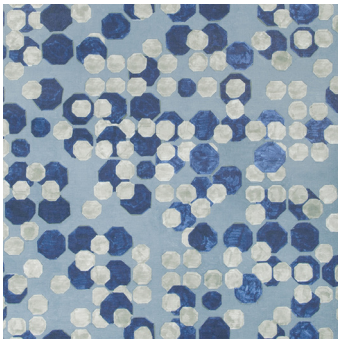

## NOTES

Price by the 5 yard single roll.  
Packaged and sold by the  
10 yard double roll.

This image is for illustrative purposes only. The colors shown are accurate within the constraints of lighting, photography and the color accuracy of your monitor.

## ADDITIONAL COLORWAYS

**HEX AURA**  
GWP 3724.174

**HEX COIN**  
GWP 3724.678

**HEX LAGOON**  
GWP 3724.135

**HEX MARINE**  
GWP 3724.505