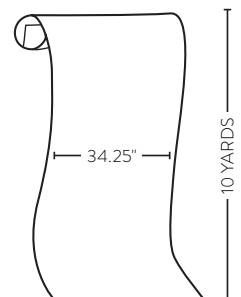

PACKING DIAGRAM