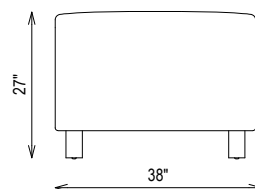

DURANT SOFA

EJV1554-108/96

MATERIALS SHOWN

Ebonized Oak Legs
In Tori Salmon - W10892-17

AVAILABLE IN

See Fabric PDF

DIMENSIONS

108"/96" W x 40" D x 30" H
Seat Height: 18"
Arm Height: 26"
Seat Depth: 25.5"
Weight: 166 lbs.

LEG FINISHES