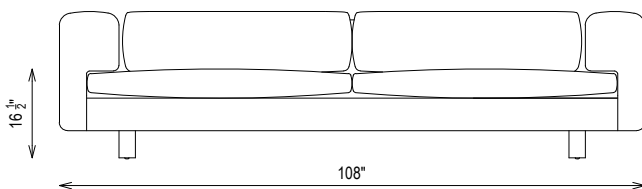

kelly wearstler

DURANT SOFA

EJV1554-108/96

MATERIALS SHOWN

Ebonized Oak Legs
In Tori Salmon - W10892-17

AVAILABLE IN

See Fabric PDF

DIMENSIONS

108"/96" W x 40" D x 30" H
Seat Height: 18"
Arm Height: 26"
Seat Depth: 25.5"
Weight: 166 lbs.

LEG FINISHES