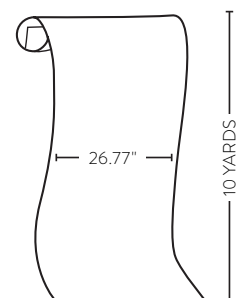

PACKING DIAGRAM