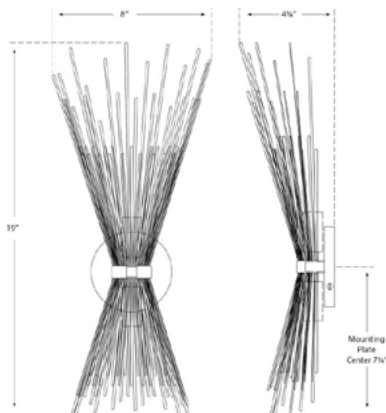

MATERIALS SHOWN

AGED IRON

AVAILABLE IN

GILD
POLISHED NICKEL
AGED IRON
BURNISHED SILVER LEAF

DIMENSIONS

WIDTH: 8"
HEIGHT: 19.5"
EXTENSION: 5"
BACKPLATE: 4" ROUND

SOCKET

2 - CANDELABRA

WATTAGE

2 - 60 B