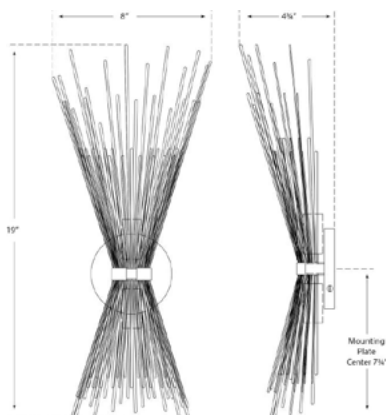

MATERIALS SHOWN

BURNISHED SILVER LEAF

AVAILABLE IN

GILD
POLISHED NICKEL
AGED IRON
BURNISHED SILVER LEAF

DIMENSIONS

WIDTH: 8"
HEIGHT: 19.5"
EXTENSION: 5"
BACKPLATE: 4" ROUND

SOCKET

2 - CANDELABRA

WATTAGE

2 - 60 B