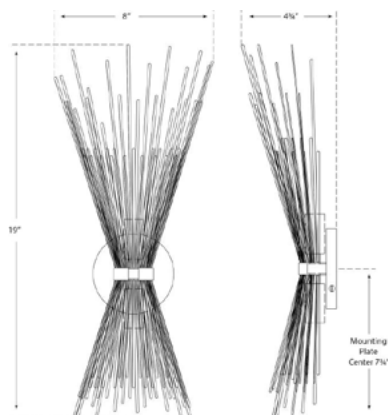

**SOCKET**

2 - CANDELABRA

**WATTAGE**

2 - 60 B

# STRADA SMALL SCONCE

KW 2070

**MATERIALS SHOWN**

POLISHED NICKEL

**AVAILABLE IN**

- GILD
- POLISHED NICKEL
- AGED IRON
- BURNISHED SILVER LEAF

**DIMENSIONS**

- WIDTH: 8"
- HEIGHT: 19.5"
- EXTENSION: 5"
- BACKPLATE: 4" ROUND

### DIMENSIONS

WIDTH: 8"  
 HEIGHT: 19.5"  
 EXTENSION: 5"  
 BACKPLATE: 4" ROUND