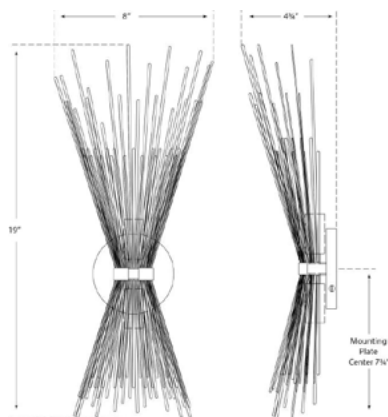

# STRADA SMALL SCONCE

KW 2070

**MATERIALS SHOWN**

GILD

**AVAILABLE IN**

- GILD
- POLISHED NICKEL
- AGED IRON
- BURNISHED SILVER LEAF

**DIMENSIONS**

- WIDTH: 8"
- HEIGHT: 19.5"
- EXTENSION: 5"
- BACKPLATE: 4" ROUND

# STRADA SMALL SCONCE

KW 2070

**MATERIALS SHOWN**

POLISHED NICKEL

**AVAILABLE IN**

- GILD
- POLISHED NICKEL
- AGED IRON
- BURNISHED SILVER LEAF

**DIMENSIONS**

- WIDTH: 8"
- HEIGHT: 19.5"
- EXTENSION: 5"
- BACKPLATE: 4" ROUND

### DIMENSIONS

WIDTH: 8"  
 HEIGHT: 19.5"  
 EXTENSION: 5"  
 BACKPLATE: 4" ROUND