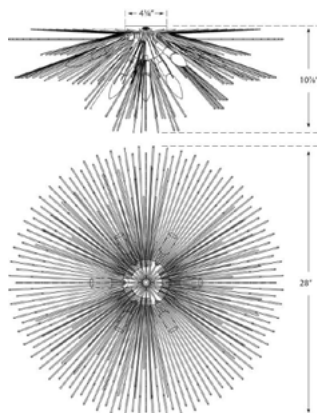

STRADA MEDIUM FLUSH MOUNT

KW 4070

MATERIALS SHOWN

GILD

AVAILABLE IN

GILD
 POLISHED NICKEL
 AGED IRON
 BURNISHED SILVER LEAF

DIMENSIONS

WIDTH: 28"
 HEIGHT: 11"

AVAILABLE IN

- GILD
- POLISHED NICKEL
- AGED IRON
- BURNISHED SILVER LEAF

DIMENSIONS

WIDTH: 28"
HEIGHT: 11"

SOCKET

10 - CANDELABRA

WATTAGE

10 - 40 C

STRADA MEDIUM FLUSH MOUNT

KW 4070

MATERIALS SHOWN

AGED IRON

AVAILABLE IN

- GILD
- POLISHED NICKEL
- AGED IRON
- BURNISHED SILVER LEAF

DIMENSIONS

WIDTH: 28"
HEIGHT: 11"