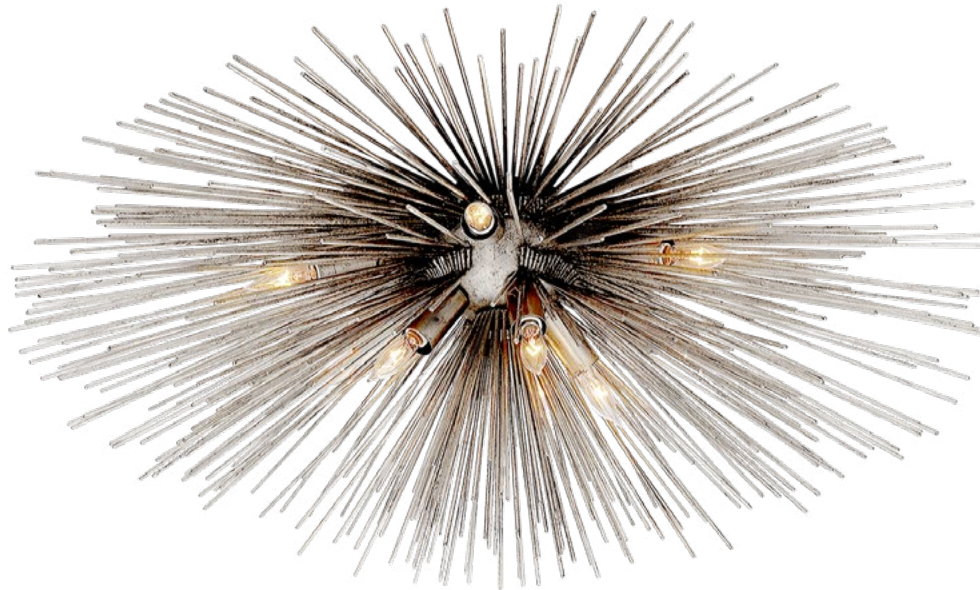

STRADA MEDIUM FLUSH MOUNT

KW 4070

MATERIALS SHOWN

BURNISHED SILVER LEAF

AVAILABLE IN

- GILD
- POLISHED NICKEL
- AGED IRON
- BURNISHED SILVER LEAF

DIMENSIONS

WIDTH: 28"
HEIGHT: 11"

SOCKET

10 - CANDELABRA

WATTAGE

10 - 40 C