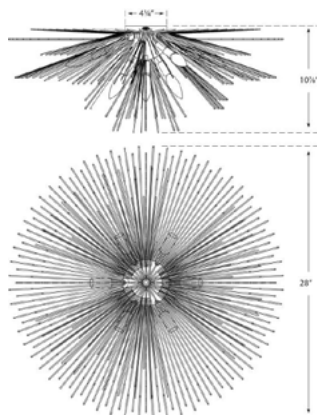

AVAILABLE IN

- GILD
- POLISHED NICKEL
- AGED IRON
- BURNISHED SILVER LEAF

DIMENSIONS

WIDTH: 28"
HEIGHT: 11"

SOCKET

10 - CANDELABRA

WATTAGE

10 - 40 C

STRADA MEDIUM FLUSH MOUNT

KW 4070

MATERIALS SHOWN

AGED IRON

AVAILABLE IN

- GILD
- POLISHED NICKEL
- AGED IRON
- BURNISHED SILVER LEAF

DIMENSIONS

WIDTH: 28"
HEIGHT: 11"

SOCKET

10 - CANDELABRA

WATTAGE

10 - 40 C

STRADA MEDIUM FLUSH MOUNT

KW 4070

MATERIALS SHOWN

BURNISHED SILVER LEAF