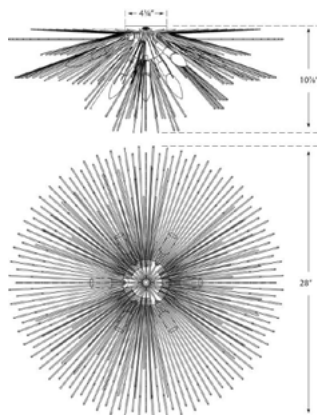

STRADA MEDIUM FLUSH MOUNT

KW 4070

MATERIALS SHOWN

GILD

AVAILABLE IN

GILD
 POLISHED NICKEL
 AGED IRON
 BURNISHED SILVER LEAF

DIMENSIONS

WIDTH: 28"
 HEIGHT: 11"

SOCKET

10 - CANDELABRA

WATTAGE

10 - 40 C

STRADA MEDIUM FLUSH MOUNT

KW 4070

MATERIALS SHOWN

POLISHED NICKEL

AVAILABLE IN

- GILD
- POLISHED NICKEL
- AGED IRON
- BURNISHED SILVER LEAF

DIMENSIONS

WIDTH: 28"
HEIGHT: 11"

SOCKET

10 - CANDELABRA

WATTAGE

10 - 40 C