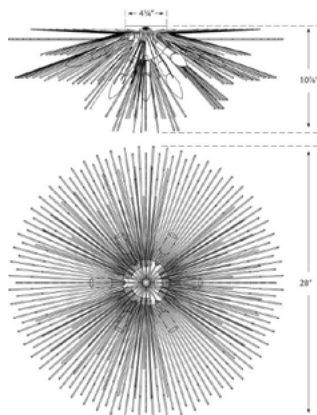

STRADA MEDIUM FLUSH MOUNT

KW 4070

MATERIALS SHOWN

GILD

AVAILABLE IN

GILD
 POLISHED NICKEL
 AGED IRON
 BURNISHED SILVER LEAF

DIMENSIONS

WIDTH: 28"
 HEIGHT: 11"

AVAILABLE IN

- GILD
- POLISHED NICKEL
- AGED IRON
- BURNISHED SILVER LEAF

DIMENSIONS

WIDTH: 28"
HEIGHT: 11"

SOCKET

10 - CANDELABRA

WATTAGE

10 - 40 C

STRADA MEDIUM FLUSH MOUNT

KW 4070

MATERIALS SHOWN

AGED IRON

AVAILABLE IN

- GILD
- POLISHED NICKEL
- AGED IRON
- BURNISHED SILVER LEAF

DIMENSIONS

WIDTH: 28"
HEIGHT: 11"