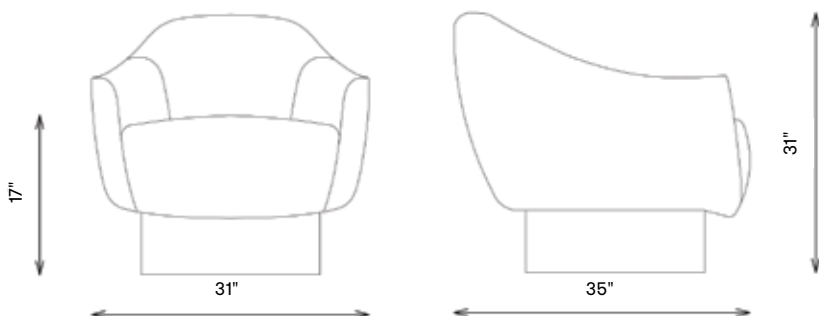

SONARA SWIVEL CHAIR

EJV1534-31

MATERIALS SHOWN

Natural Rosewood
In Abercrombie Melon - W10744-17

AVAILABLE IN

Ebonized Rosewood
See Fabric PDF

DIMENSIONS

Width: 31"
Depth: 35"
Height: 31"
Seat Height: 17"

FINISHES