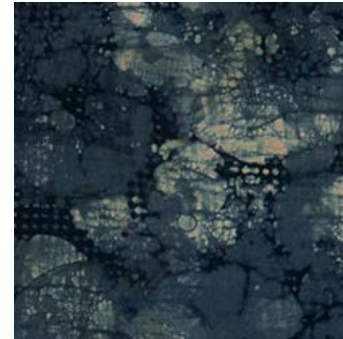

MINERAL FABRIC

GWF 3104

COLORS

(3) Juniper/Lake
(511) Indigo/Slate
(811) Ebony/Taupe

PATTERN TYPE

Print

CONTENT

100% Cotton

ORIGIN

Italy

This image is for illustrative purposes only. The colors shown are accurate within the constraints of lighting, photography and the color accuracy of your monitor.

kelly wearstler

MINERAL FABRIC COLORWAYS

**MINERAL FABRIC
EBONY/TAUPE**

GWF 3104-811

**MINERAL FABRIC
JUNIPER/LAKE**

GWF 3104-3

**MINERAL FABRIC
INDIGO/SLATE**

GWF 3104-511

This image is for illustrative purposes only. The colors shown are accurate within the constraints of lighting, photography and the color accuracy of your monitor.