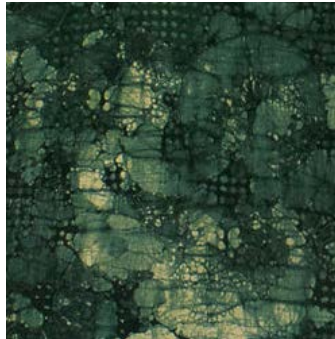

MINERAL FABRIC

GWF 3104

COLORS

(3) Juniper/Lake
(511) Indigo/Slate
(811) Ebony/Taupe

PATTERN TYPE

Print

CONTENT

100% Cotton

FABRIC WIDTH

55"

FABRIC REPEAT

39 1/2" vert x 27 1/2" horiz

USE

Multi-purpose

CLEANING CODE

S (Solvent or dry cleaning products)

ORIGIN

Italy

This image is for illustrative purposes only. The colors shown are accurate within the constraints of lighting, photography and the color accuracy of your monitor.

kelly wearstler

MINERAL FABRIC COLORWAYS

**MINERAL FABRIC
EBONY/TAUPE**

GWF 3104-811

**MINERAL FABRIC
JUNIPER/LAKE**

GWF 3104-3

**MINERAL FABRIC
INDIGO/SLATE**

GWF 3104-511

This image is for illustrative purposes only. The colors shown are accurate within the constraints of lighting, photography and the color accuracy of your monitor.