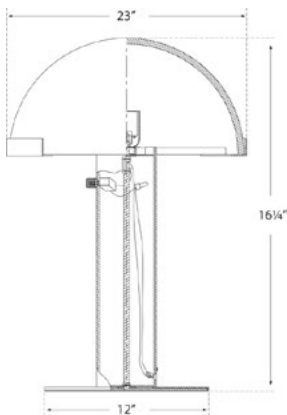

MELANGE TABLE LAMP

KW 3010

MATERIALS SHOWN

ANTIQUE-BURNISHED BRASS
WITH ALABASTER

AVAILABLE IN

ANTIQUE-BURNISHED BRASS
BRONZE

DIMENSIONS

WIDTH: 16.25"
HEIGHT: 23"
BASE: 12" ROUND

SOCKET

KEYLESS WITH DIMMER

WATTAGE

14.5 LED A

MELANGE TABLE LAMP

KW 3010

MATERIALS SHOWN

BRONZE WITH ALABASTER

AVAILABLE IN

ANTIQUE-BURNISHED BRASS
BRONZE

DIMENSIONS

WIDTH: 16.25"
HEIGHT: 23"
BASE: 12" ROUND

SOCKET

KEYLESS WITH DIMMER

WATTAGE

14.5 LED A