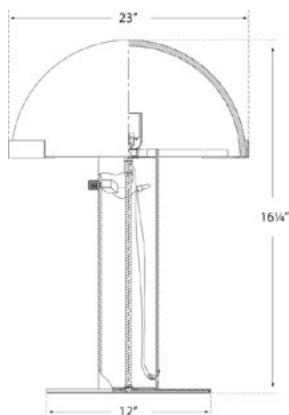

MELANGE TABLE LAMP

KW 3010

MATERIALS SHOWN

ANTIQUE-BURNISHED BRASS
WITH ALABASTER

AVAILABLE IN

ANTIQUE-BURNISHED BRASS
BRONZE

DIMENSIONS

WIDTH: 16.25"
HEIGHT: 23"
BASE: 12" ROUND

SOCKET

KEYLESS WITH DIMMER

WATTAGE

14.5 LED A

MELANGE TABLE LAMP

KW 3010

MATERIALS SHOWN

BRONZE WITH ALABASTER

AVAILABLE IN

ANTIQUE-BURNISHED BRASS
BRONZE

DIMENSIONS

WIDTH: 16.25"
HEIGHT: 23"
BASE: 12" ROUND

SOCKET

KEYLESS WITH DIMMER

WATTAGE

14.5 LED A