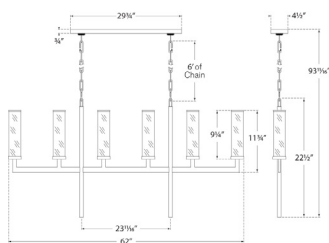

ANTIQUE-BURNISHED BRASS

BRONZE

DIMENSIONS

HEIGHT: 19"

WIDTH: 4"

EXTENSION: 7.5"

BACKPLATE: 4" ROUND

SOCKET

AVAILABLE IN

POLISHED NICKEL
ANTIQUE-BURNISHED BRASS
BRONZE

DIMENSIONS

HEIGHT: 19"
WIDTH: 4"
EXTENSION: 7.5"
BACKPLATE: 4" ROUND

SOCKET

E12 CANDELABRA

WATTAGE

60 C11

HEIGHT: 19"
WIDTH: 4"
EXTENSION: 7.5"
BACKPLATE: 4" ROUND

SOCKET

E12 CANDELABRA

WATTAGE

60 C11

kelly wearstler

LIAISON SINGLE SCONCE

KW2200-BZCRG

MATERIALS SHOWN

POLISHED NICKEL WITH CRACKLE GLASS

AVAILABLE IN

POLISHED NICKEL
ANTIQUE-BURNISHED BRASS
BRONZE

DIMENSIONS

HEIGHT: 19"
WIDTH: 4"
EXTENSION: 7.5"
BACKPLATE: 4" ROUND

SOCKET

E12 CANDELABRA