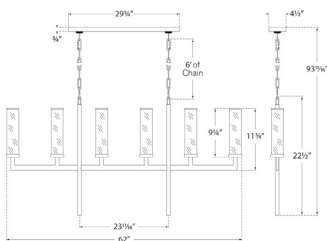

ANTIQUE-BURNISHED BRASS

BRONZE

DIMENSIONS

HEIGHT: 19"

WIDTH: 4"

EXTENSION: 7.5"

BACKPLATE: 4" ROUND

SOCKET

AVAILABLE IN

POLISHED NICKEL
ANTIQUE-BURNISHED BRASS
BRONZE

DIMENSIONS

HEIGHT: 19"
WIDTH: 4"
EXTENSION: 7.5"
BACKPLATE: 4" ROUND

SOCKET

E12 CANDELABRA

WATTAGE

60 C11

MATERIALS SHOWN

POLISHED NICKEL WITH CRACKLE GLASS

AVAILABLE IN

POLISHED NICKEL
ANTIQUE-BURNISHED BRASS
BRONZE

DIMENSIONS

HEIGHT: 19"
WIDTH: 4"
EXTENSION: 7.5"
BACKPLATE: 4" ROUND

SOCKET

E12 CANDELABRA