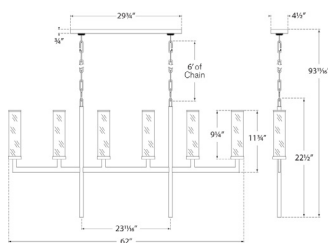

WATTAGE

60 C11