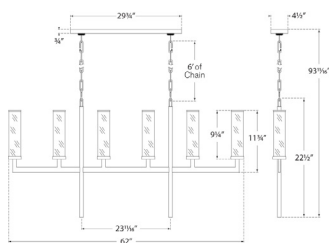

WATTAGE

60 C11