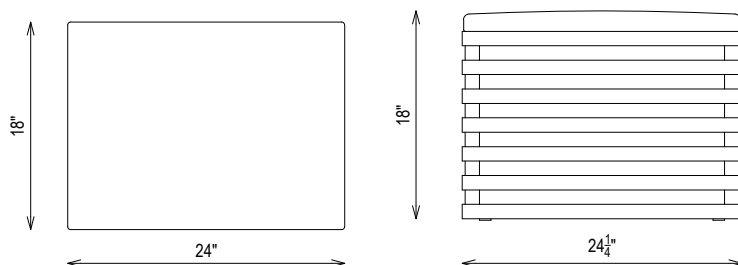

HAUSER OTTOMAN

EJV1551-10

MATERIALS SHOWN

Ebonized and Bleached Walnut
In Bubbly Black • W9337-09

AVAILABLE IN

See Fabric PDF

DIMENSIONS

Width: 24 1/4"
Height: 18"
Depth: 18"