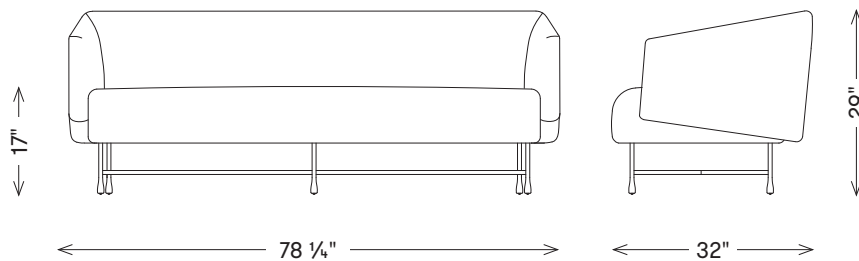

BIJOUX SOFA

EJV1544-79

MATERIALS SHOWN

Burnished Brass with Lippi Bronze

AVAILABLE IN

See Fabrics PDF

DIMENSIONS

Width: 78 1/4"
Height: 29"
Depth: 32"
Seat Height: 17"