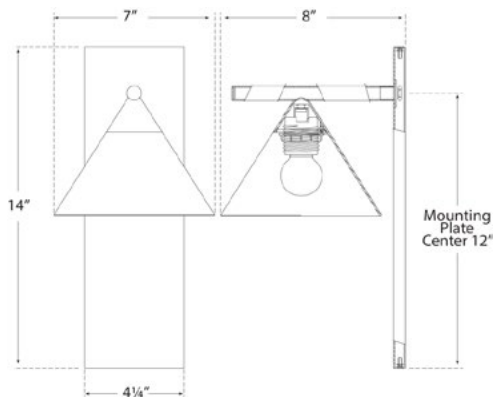

CLEO SCONCE

KW2410

MATERIALS SHOWN

BRONZE & ANTIQUE-BURNISHED BRASS WITH MATTE WHITE SHADE

AVAILABLE IN

BRONZE AND ANTIQUE BURNISHED BRASS

DIMENSIONS

WIDTH: 7"
HEIGHT: 14"
EXTENSION: 8"
BACKPLATE: 4.25" X 14" RECT

SOCKET

KEYLESS

WATTAGE

60 G