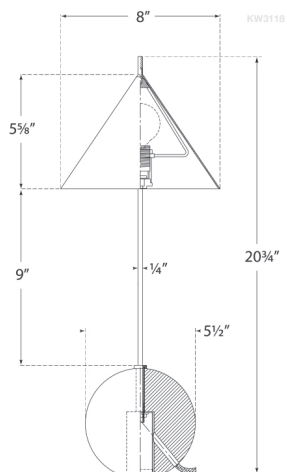

kelly wearstler

CLEO ORB BASE ACCENT LAMP

KW 3118AB/WHT

MATERIALS SHOWN

Antique-Burnished Brass
with Antique White Shade

AVAILABLE IN

Antique-Burnished Brass
with Antique White or Black Marble

DIMENSIONS

Height: 20.75"
Width: 8"
Base: 2" Round

SOCKET

E12 Candelabra
with Line Switch

WATTAGE

25 G

CLEO ORB BASE ACCENT LAMP

KW 3118AB/BLK

MATERIALS SHOWN

Antique-Burnished Brass
with Black Shade

AVAILABLE IN

Antique-Burnished Brass
with Antique White or Black Marble

DIMENSIONS

Height: 20.75"
Width: 8"
Base: 2" Round

SOCKET

E12 Candelabra
with Line Switch

WATTAGE