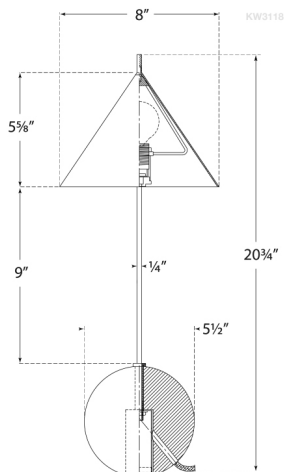

Height: 20.75"
Width: 8"
Base: 2" Round

SOCKET

E12 Candelabra
with Line Switch

WATTAGE

25 G

CLEO ORB BASE ACCENT LAMP

KW 3118AB/BLK

MATERIALS SHOWN

Antique-Burnished Brass
with Black Shade

AVAILABLE IN

Antique-Burnished Brass
with Antique White or Black Marble

DIMENSIONS

Height: 20.75"
Width: 8"
Base: 2" Round

SOCKET

E12 Candelabra
with Line Switch

WATTAGE