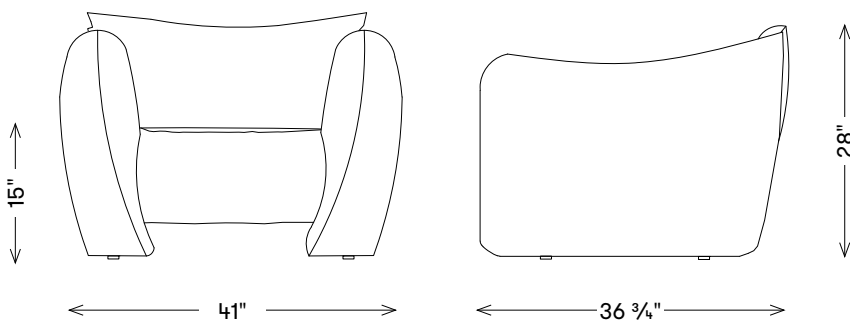

VERGE CHAIR

EJV1566-34

MATERIALS SHOWN

In Brighton Butterscotch

AVAILABLE IN

See Materials PDF

DIMENSIONS

Width: 41"
Height: 28"
Seat Height: 15"
Depth: 36 3/4"