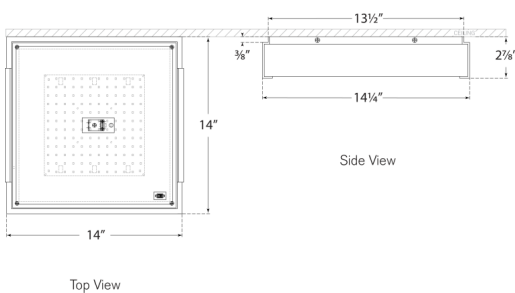

Dimensions

Height: 2.75"

Width: 14.25"

Canopy: 13.25" Square

Socket

Dedicated LED

Wattage

54w (4300lm)

Weight

20lbs

Note

**Alabaster is a Natural Stone |
Variations in Color and Texture are
Expected**