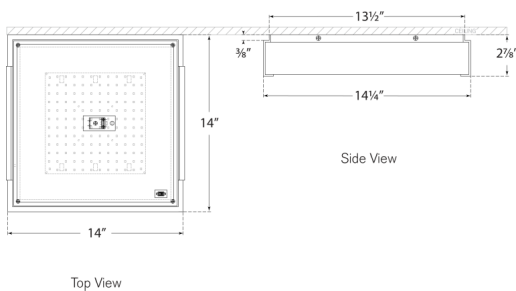

Covet Medium Flush Mount

KW4113AB-ALB

Materials Shown

**Antique-Burnished Brass with
Alabaster**

Available in

**Antique-Burnished Brass
Bronze
Polished Nickel**

Dimensions

**Height: 2.75"
Width: 14.25"
Canopy: 13.25" Square**

Socket

Dedicated LED

Wattage

54w (4300lm)

Weight

20lbs

Note

**Alabaster is a Natural Stone |
Variations in Color and Texture are
Expected**

Dimensions

Height: 2.75"

Width: 14.25"

Canopy: 13.25" Square

Socket

Dedicated LED

Wattage

54w (4300lm)

Available in

Antique-Burnished Brass

Bronze

Polished Nickel

Dimensions

Height: 2.75"

Width: 14.25"

Canopy: 13.25" Square