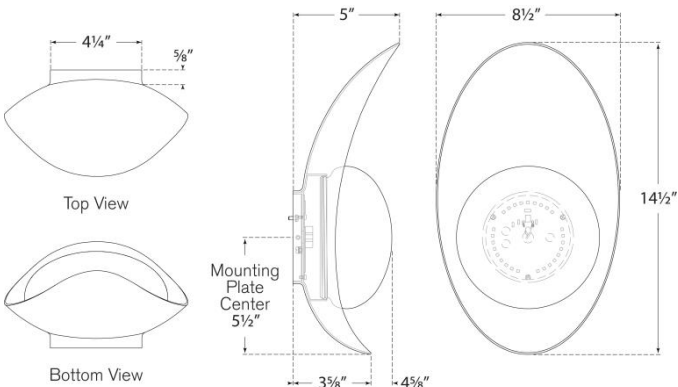

MATERIALS SHOWN

Antique-Burnished Brass
with White Glass

AVAILABLE IN

Antique-Burnished Brass
Bronze with Antique Brass
Polished Nickel

DIMENSIONS

Height: 14 1/2"
Width: 8 1/2"
Extension: 4 3/4"
Backplate: 4 1/4" Round

SOCKET

Dedicated LED

WATTAGE

16w (1450lm)