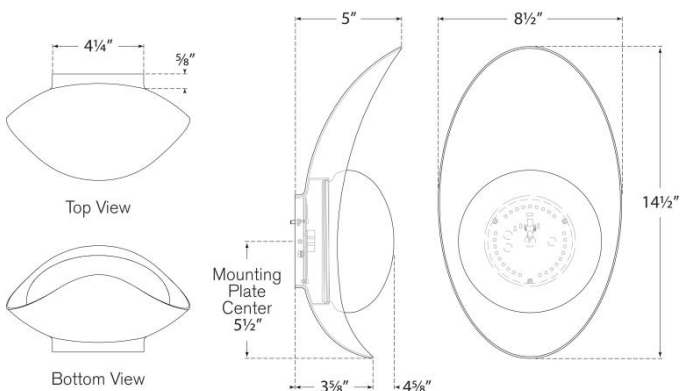

MATERIALS SHOWN

Polished Nickel
with White Glass

AVAILABLE IN

Antique-Burnished Brass
Bronze with Antique Brass
Polished Nickel

DIMENSIONS

Height: 14 1/2"
Width: 8 1/2"
Extension: 4 3/4"
Backplate: 4 1/4" Round

SOCKET

Dedicated LED

WATTAGE

16w (1450lm)