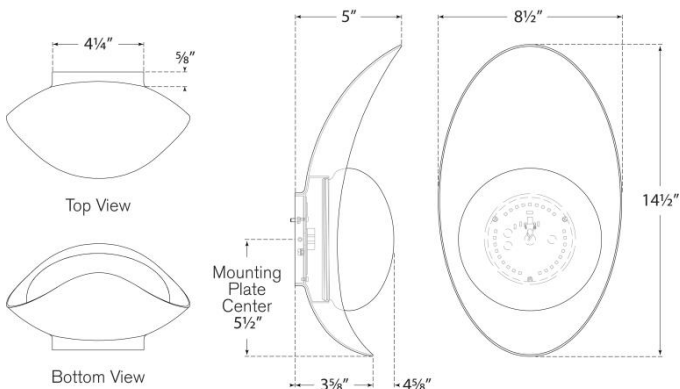

MATERIALS SHOWN

Bronze with Antique Brass
with White Glass

AVAILABLE IN

Antique-Burnished Brass
Bronze with Antique Brass
Polished Nickel

DIMENSIONS

Height: 14 1/2"
Width: 8 1/2"
Extension: 4 3/4"
Backplate: 4 1/4" Round

SOCKET

Dedicated LED

WATTAGE

16w (1450lm)