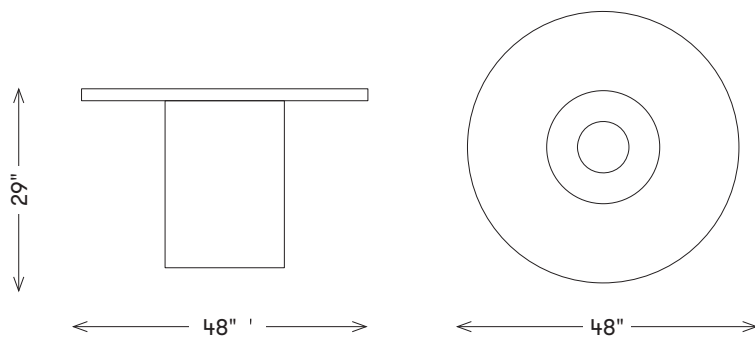

DUME PEDESTAL TABLE

FTA19038

MATERIALS SHOWN

Travertine

AVAILABLE IN

Travertine

DIMENSIONS

Height: 29"
Diameter: 48"