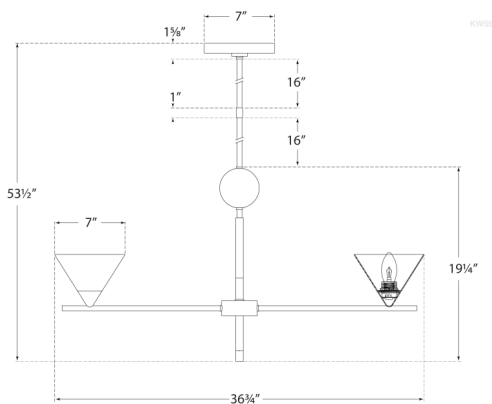

CLEO LARGE CHANDELIER

KW 5511AB-WHT

MATERIALS SHOWN

Antique-Burnished Brass
with Antique White Shades

AVAILABLE IN

Antique-Burnished Brass
with Black Shades

DIMENSIONS

O/A Height: 53.5"
Min. Custom Height: 33"
Width: 36.75"
Canopy: 7" Round

socket

12 - E26 Keyless

Wattage

12 - 40 B

CLEO LARGE CHANDELIER

KW 5511AB-BLK

MATERIALS SHOWN

Antique-Burnished Brass
with Black Shades

AVAILABLE IN

Antique-Burnished Brass
with Black Shades

DIMENSIONS

O/A Height: 53.5"
Min. Custom Height: 33"
Width: 36.75"
Canopy: 7" Round

socket

12 - E26 Keyless

Wattage

12 - 40 B