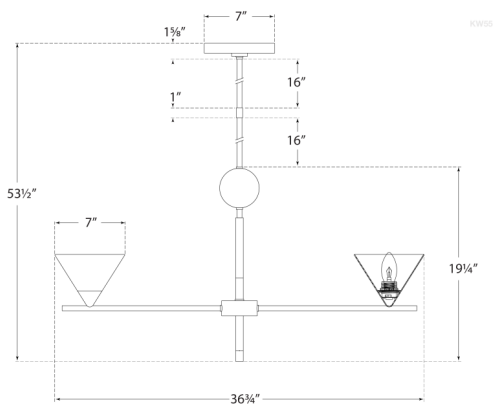

CLEO LARGE CHANDELIER

KW 5511AB-WHT

MATERIALS SHOWN

Antique-Burnished Brass
with Antique White Shades

AVAILABLE IN

Antique-Burnished Brass
with Black Shades

DIMENSIONS

O/A Height: 53.5"
Min. Custom Height: 33"
Width: 36.75"
Canopy: 7" Round

socket

12 - E26 Keyless

Wattage

12 - 40 B

CLEO LARGE CHANDELIER

KW 5511AB-BLK

MATERIALS SHOWN

Antique-Burnished Brass
with Black Shades

AVAILABLE IN

Antique-Burnished Brass
with Black Shades

DIMENSIONS

O/A Height: 53.5"
Min. Custom Height: 33"
Width: 36.75"
Canopy: 7" Round

socket

12 - E26 Keyless

Wattage

12 - 40 B