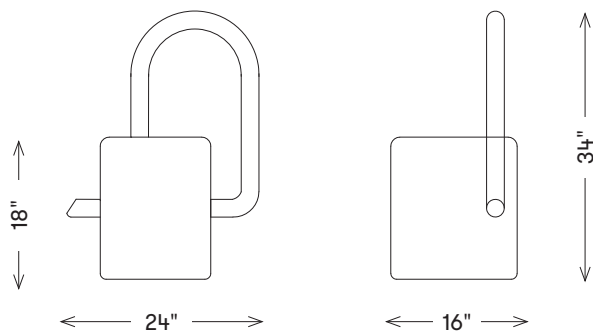

Width: 24"
Height: 34"
Depth: 16"
Seat Height: 18"

FINISHES

kelly wearstler

PHOBOS CHAIR

FST19007

MATERIALS SHOWN

Julian Jade

AVAILABLE IN

Rossa Francia
Julian Jade

DIMENSIONS

Width: 24"
Height: 34"
Depth: 16"
Seat Height: 18"

FINISHES