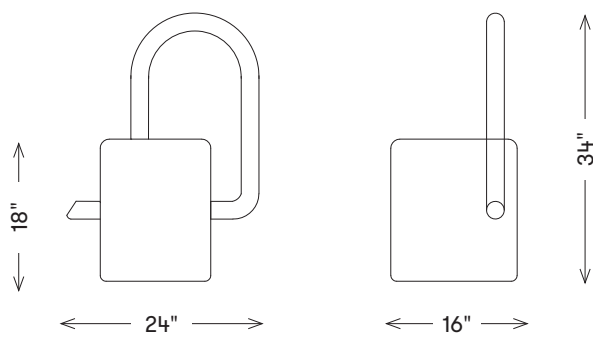

PHOBOS CHAIR

FST19007

MATERIALS SHOWN

Rossa Francia

AVAILABLE IN

Rossa Francia
Julian Jade

DIMENSIONS

Width: 24"
Height: 34"
Depth: 16"
Seat Height: 18"

FINISHES