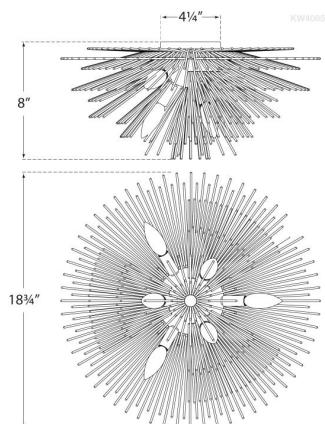

STRADA SMALL FLUSH MOUNT

KW4065-G

MATERIALS SHOWN

GILD

AVAILABLE IN

GILD

AGED IRON

BURNISHED SILVER LEAF

POLISHED NICKEL

DIMENSIONS

HEIGHT: 8"

WIDTH: 18.75"

SOCKET

6 - E12 CANDELABRA

WATTAGE

6 - 40 C