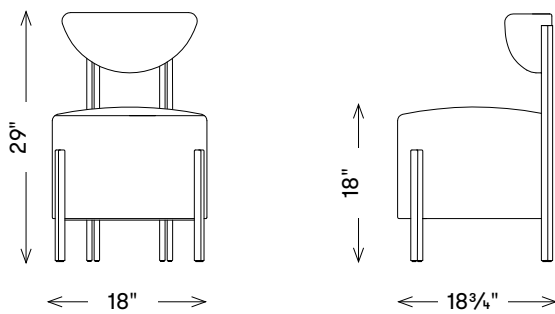

kelly wearstler

MELANGE VANITY STOOL

EJV1530-03

MATERIALS SHOWN

Burnished Brass
In Taj Ecru • W10922-01

AVAILABLE IN

See Materials PDF

DIMENSIONS

Width: 18"
Depth: 18 3/4"
Height: 29"
Seat Height: 18"

FINISHES