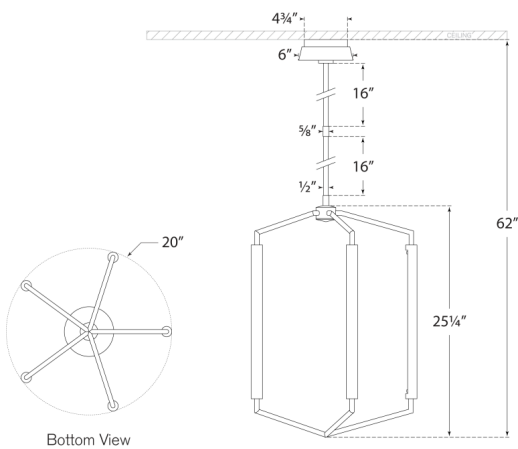

Apparel Medium Lantern

KW5703PN

Materials Shown

Polished Nickel

Available in

Antique-Burnished Brass

Bronze

Polished Nickel

Dimensions

O/A Height: 61.5"

Min. Custom Height: 33.5"

Width: 20"

Canopy: 4.75" Round

Socket

Dedicated LED

Wattage

40w (3200lm)

Weight

16lbs

Note

Custom Height Available