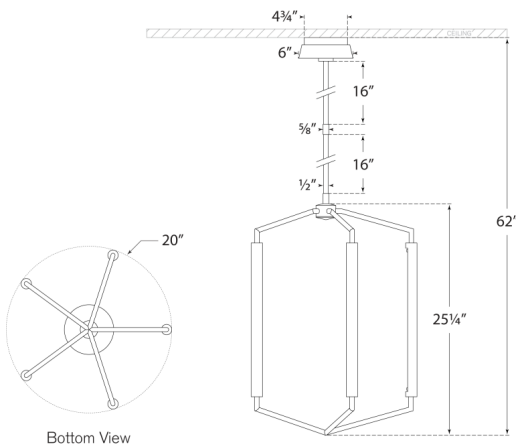

Apparel Medium Lantern

KW5703BZ

Materials Shown

Bronze

Available in

Antique-Burnished Brass

Bronze

Polished Nickel

Dimensions

O/A Height: 61.5"

Min. Custom Height: 33.5"

Width: 20"

Canopy: 4.75" Round

Socket

Dedicated LED

Wattage

40w (3200lm)

Weight

16lbs

Note

Custom Height Available