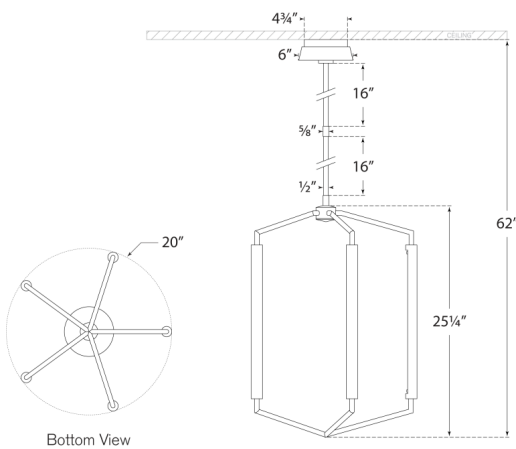

Apparel Medium Lantern

KW5703AB

Materials Shown

Antique-Burnished Brass

Available in

Antique-Burnished Brass

Bronze

Polished Nickel

Dimensions

O/A Height: 61.5"

Min. Custom Height: 33.5"

Width: 20"

Canopy: 4.75" Round

Socket

Dedicated LED

Wattage

40w (3200lm)

Weight

16lbs

Note

Custom Height Available