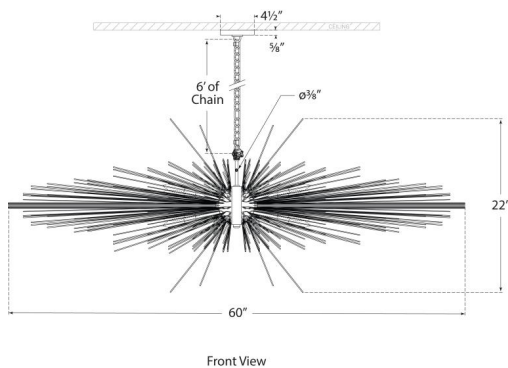

Strada Large Linear Chandelier

KW5182G

Materials Shown

Gild

Available in

Gild

Aged Iron

Polished Nickel

Burnished Silver Leaf

Dimensions

Height: 22"

Width: 60" x 22.75"

Canopy: 4.5" Round

Socket

16 - E12 Candelabra

Wattage

16 - 25 B11

Weight

41lbs

Note

**Requires Special Assembly and
Installation**