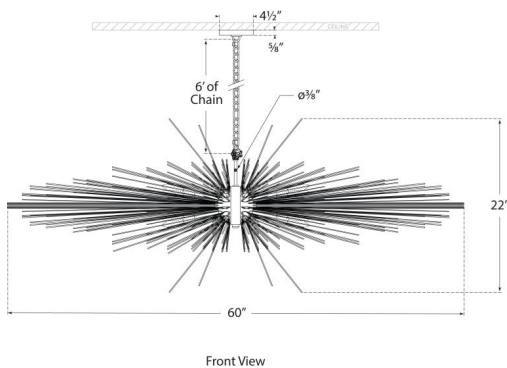

Burnished Silver Leaf

Dimensions

Height: 22"

Width: 60" x 22.75"

Canopy: 4.5" Round

Socket

16 - E12 Candelabra

Wattage

Aged Iron

Polished Nickel

Burnished Silver Leaf

Dimensions

Height: 22"

Width: 60" x 22.75"

Canopy: 4.5" Round

Socket

16 - E12 Candelabra

Wattage

16 - 25 B11

Weight

41lbs

Note

**Requires Special Assembly and
Installation**

Strada Large Linear Chandelier

Dimensions

Height: 22"

Width: 60" x 22.75"

Canopy: 4.5" Round

Socket

16 - E12 Candelabra

Wattage

16 - 25 B11