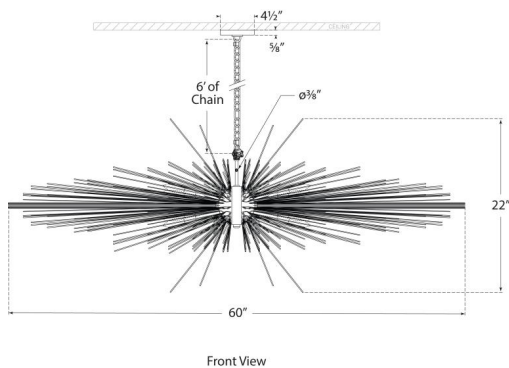

Strada Large Linear Chandelier

KW5182AI

Materials Shown

Aged Iron

Available in

Gild

Aged Iron

Polished Nickel

Burnished Silver Leaf

Dimensions

Height: 22"

Width: 60" x 22.75"

Canopy: 4.5" Round

Socket

16 - E12 Candelabra

Wattage

16 - 25 B11

Weight

41lbs

Note

**Requires Special Assembly and
Installation**