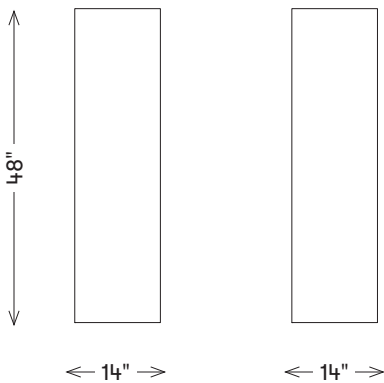

kelly wearstler

RIBBED COLUMN

HDC0223

MATERIALS SHOWN

Travertine

AVAILABLE IN

Travertine, Negro Marquina

DIMENSIONS

Width: 14"
Height: 48"
Depth: 14"

FINISHES