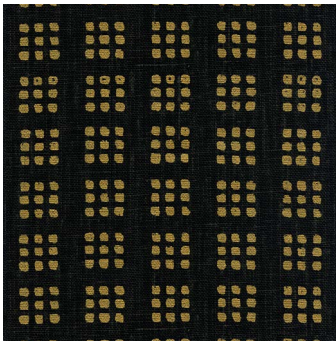

PARADOX FABRIC

GWF 3533

COLORS

(118) Grey/Black (308) Green/Black
(161) Linen/Off-White (840) Black/Gold
(168) Alabaster/Black

PATTERN TYPE

Print

CONTENT

100% Linen

FABRIC WIDTH

54"

FABRIC REPEAT

36" vert x 27" horiz

USE

Multi-purpose

CLEANING CODE

S (Solvent or dry cleaning products)

ORIGIN

China

This image is for illustrative purposes only. The colors shown are accurate within the constraints of lighting, photography and the color accuracy of your monitor.

PARADOX COLORWAYS

**PARADOX FABRIC
BLACK/GOLD**