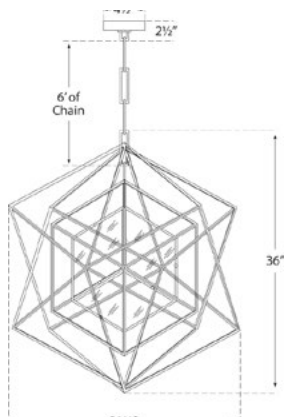

CUBIST MEDIUM CHANDELIER

KW 5021

MATERIALS SHOWN

GILD WITH CLEAR GLASS

AVAILABLE IN

GILD
AGED IRON

DIMENSIONS

WIDTH: 31.25"
FIXTURE HEIGHT: 36"
CANOPY: 4.5" SQUARE

SOCKET

4 - CANDELABRA

WATTAGE

4 - 60 B

CUBIST MEDIUM CHANDELIER

KW 5021

MATERIALS SHOWN

AGED IRON
GLASS

AVAILABLE IN

GILD
AGED IRON

DIMENSIONS

WIDTH: 31.25"
FIXTURE HEIGHT: 36"
CANOPY: 4.5" SQUARE

SOCKET

4 - CANDELABRA

WATTAGE

4 - 60 B