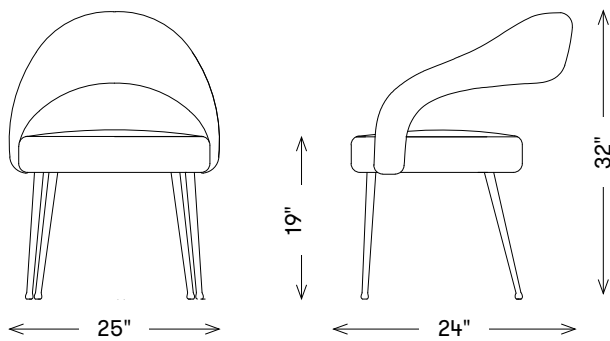

kelly wearstler

LAUREL CHAIR

EJV1521-25

MATERIALS SHOWN

Burnished Brass Legs
In Bubbly Black • W9337-09

AVAILABLE IN

Burnished Brass
Blackened Brass
See Fabric PDF

DIMENSIONS

Width: 25"
Depth: 24"
Height: 32"
Seat Height: 19"

FINISHES