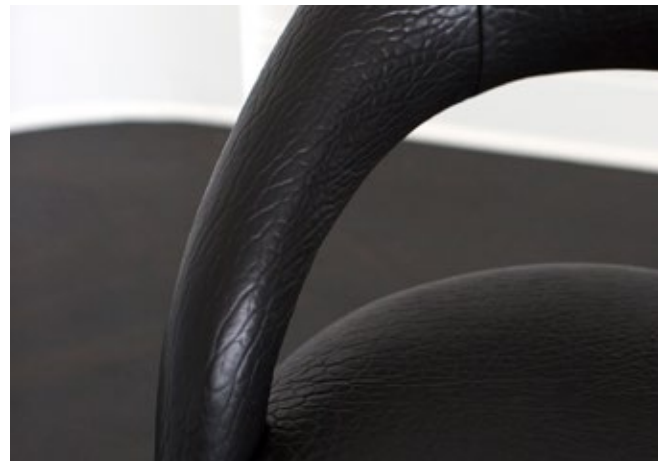

kelly wearstler

LAUREL CHAIR

EJV1521-25

MATERIALS SHOWN

Burnished Brass Legs
In Bubbly Black • W9337-09

AVAILABLE IN

Burnished Brass
Blackened Brass
See Fabric PDF

DIMENSIONS

Width: 25"
Depth: 24"
Height: 32"
Seat Height: 19"

FINISHES