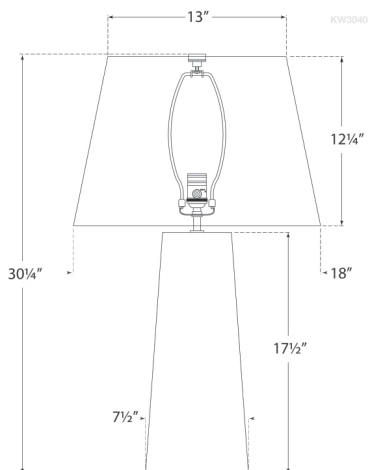

EVOKE LARGE TABLE LAMP

KW3040ALB-L

MATERIALS SHOWN

Alabaster with Linen Shade

AVAILABLE IN

As Shown

DIMENSIONS

Height: 30.25"
Width: 18"
Base: 7.5" Square

SOCKET

E26 Dimmer

WATTAGE

100A