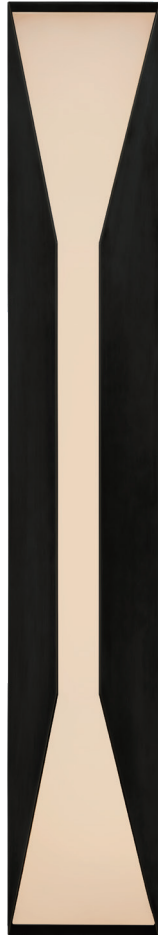

kelly wearstler

STRETTO LARGE SCONCE

KW2722-ABFG

MATERIALS SHOWN

ANTIQUE-BURNISHED BRASS
WITH FROSTED GLASS

AVAILABLE IN

ANTIQUE-BURNISHED BRASS
BRONZE
POLISHED NICKEL

DIMENSIONS

HEIGHT: 28"
WIDTH: 4.75"
EXTENSION: 4"
BACKPLATE: 4.75" x 28.25"
RECTANGLE

SOCKET

DEDICATED LED

WATTAGE

18W (1600LM)

kelly wearstler

STRETTO LARGE SCONCE

KW2722-BZFG

MATERIALS SHOWN

BRONZE WITH FROSTED GLASS

AVAILABLE IN

ANTIQUE-BURNISHED BRASS

BRONZE

POLISHED NICKEL

DIMENSIONS

HEIGHT: 28"

STRETTO LARGE SCONCE

KW2722-PNFG

MATERIALS SHOWN

POLISHED NICKEL WITH
FROSTED GLASS

AVAILABLE IN

ANTIQUE-BURNISHED BRASS
BRONZE
POLISHED NICKEL

DIMENSIONS

HEIGHT: 28"
WIDTH: 4.75"
EXTENSION: 4"
BACKPLATE: 4.75" x 28.25"
RECTANGLE