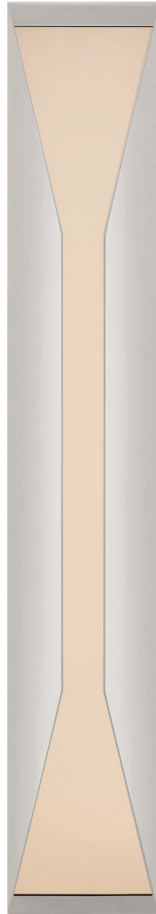

kelly wearstler

STRETTO LARGE SCONCE

KW2722-ABFG

MATERIALS SHOWN

ANTIQUE-BURNISHED BRASS
WITH FROSTED GLASS

AVAILABLE IN

ANTIQUE-BURNISHED BRASS
BRONZE
POLISHED NICKEL

DIMENSIONS

MATERIALS SHOWN

BRONZE WITH FROSTED GLASS

AVAILABLE IN

ANTIQUE-BURNISHED BRASS

BRONZE

POLISHED NICKEL

DIMENSIONS

HEIGHT: 28"

WIDTH: 4.75"

EXTENSION: 4"

BACKPLATE: 4.75" x 28.25"
RECTANGLE

SOCKET

DEDICATED LED

WATTAGE

18W (1600LM)

kelly wearstler

STRETTO LARGE SCONCE

KW2722-PNFG

MATERIALS SHOWN

POLISHED NICKEL WITH
FROSTED GLASS

AVAILABLE IN

ANTIQUE-BURNISHED BRASS
BRONZE
POLISHED NICKEL

DIMENSIONS

HEIGHT: 28"
WIDTH: 4.75"
EXTENSION: 4"
BACKPLATE: 4.75" x 28.25"
RECTANGLE