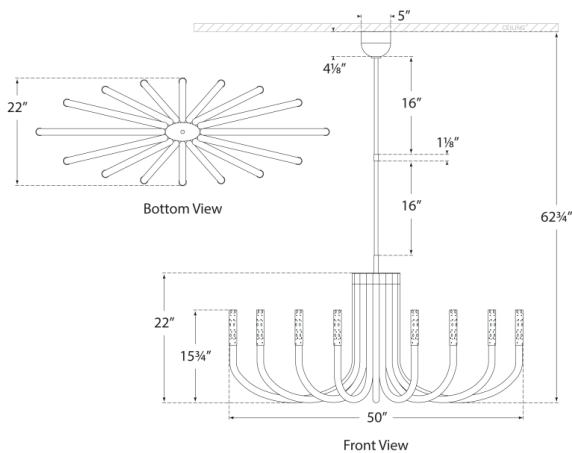

Rousseau Large Oval Chandelier

KW5585AB-EC

Materials Shown

Antique-Burnished Brass with Etched Crystal

Available in

**Antique-Burnished Brass
Bronze
Polished Nickel**

Dimensions

O/A Height: 62.75"
Min. Custom Height: 38"
Width: 50"
Canopy: 5" Round

Socket

Dedicated LED

Wattage

65w (5200lm)

Weight

58lbs

Notes

Requires Special Assembly and Installation | Custom Height Available

Dimensions

O/A Height: 62.75"

Min. Custom Height: 38"

Width: 50"

Canopy: 5" Round

Socket

Dedicated LED

Wattage

Width: 50"

Canopy: 5" Round

Socket

Dedicated LED

Wattage

65w (5200lm)

Weight

58lbs