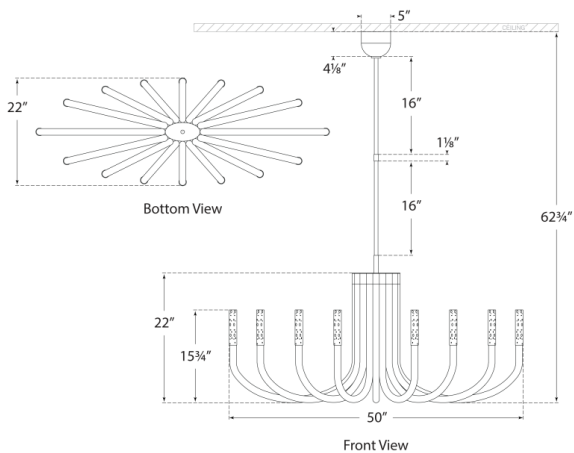

Dimensions

O/A Height: 62.75"

Min. Custom Height: 38"

Width: 50"

Canopy: 5" Round

Socket

Dedicated LED

Wattage

65w (5200lm)

Weight

58lbs

Notes

**Requires Special Assembly and
Installation | Custom Height Available**

Rousseau Large Oval Chandelier

KW5585PN-EC

Materials Shown

Polished Nickel with Etched Crystal

Available in

Antique-Burnished Brass

Bronze

Polished Nickel

Dimensions

O/A Height: 62.75"

Min. Custom Height: 38"

Width: 50"

Canopy: 5" Round

Socket

Dedicated LED

Wattage

65w (5200lm)

Weight

58lbs