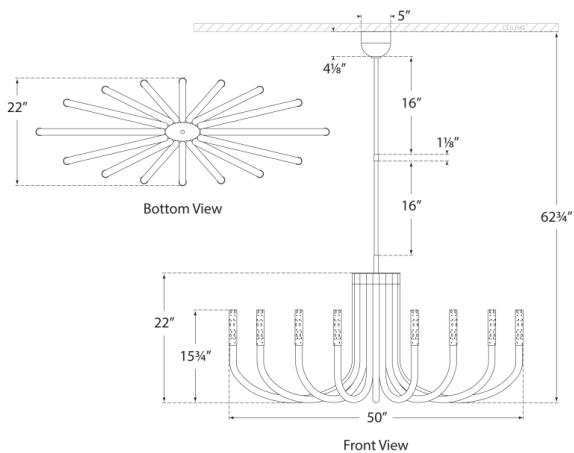

Rousseau Large Oval Chandelier

KW5585BZ-EC

Materials Shown

Bronze with Etched Crystal

Available in

Antique-Burnished Brass

Bronze

Polished Nickel

Dimensions

O/A Height: 62.75"

Min. Custom Height: 38"

Width: 50"

Canopy: 5" Round

Socket

Dedicated LED

Wattage

65w (5200lm)

Weight

58lbs

Notes

**Requires Special Assembly and
Installation | Custom Height Available**