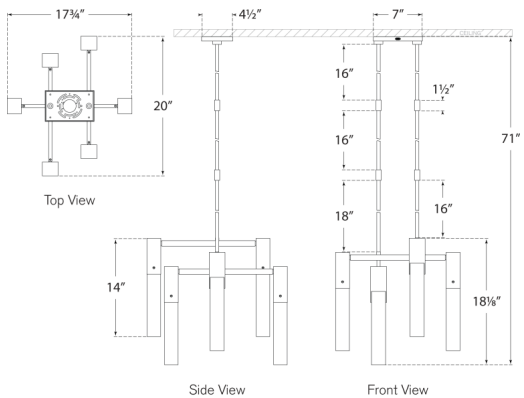

Materials Shown

Polished Nickel with Alabaster

Available in

**Antique-Burnished Brass
Bronze
Polished Nickel**

Dimensions

O/A Height: 70"

Min. Custom Height: 24"

Width: 17.75" x 20"

Canopy: 4.5" x 7" Rectangle

Socket

6 - E26 Keyless

Wattage

6 - 12 LED T10

Weight

28lbs

Note

Bulb Included | Custom Height Available