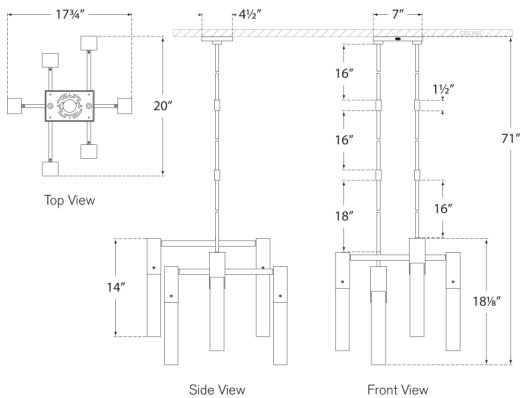

Materials Shown

**Antique-Burnished Brass with
Alabaster**

Available in

**Antique-Burnished Brass
Bronze
Polished Nickel**

Dimensions

O/A Height: 70"

Min. Custom Height: 24"

Width: 17.75" x 20"

Canopy: 4.5" x 7" Rectangle

Socket

6 - E26 Keyless

Wattage

6 - 12 LED T10

Weight

28lbs

Note

**Bulb Included | Custom Height
Available**