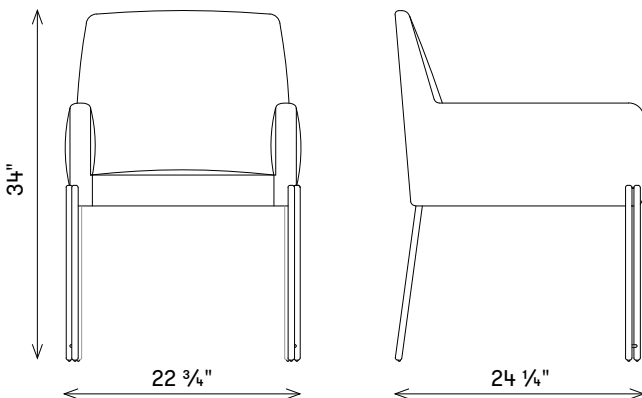

kelly wearstler

MELANGE DINING ARM CHAIR

EJV1530-27

MATERIALS SHOWN

Burnished Cast Brass
in Shelby Natural • W10924-01

AVAILABLE IN

See Fabric PDF

DIMENSIONS

Width: 22 3/4"
Height: 34"
Depth: 24 1/4"

FINISHES