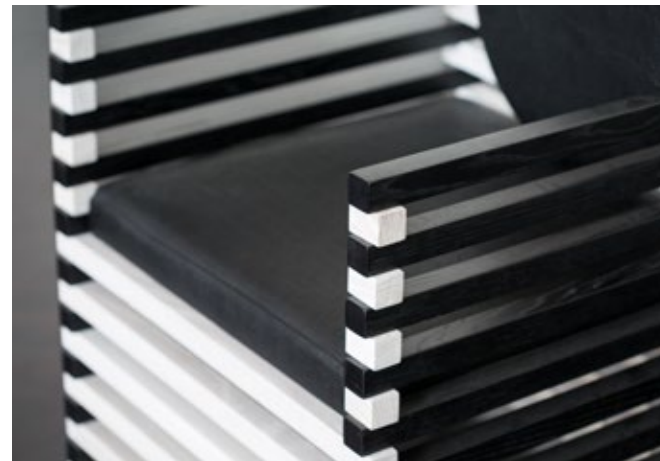

kelly wearstler