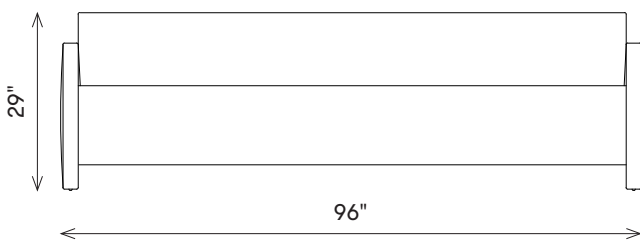

ESFERA SOFA

EJV1562-96

MATERIALS SHOWN

In Rarity Quartz • W7714-10

AVAILABLE IN

See Fabrics PDF

DIMENSIONS

Width: 96"
Height: 29"
Depth: 38"