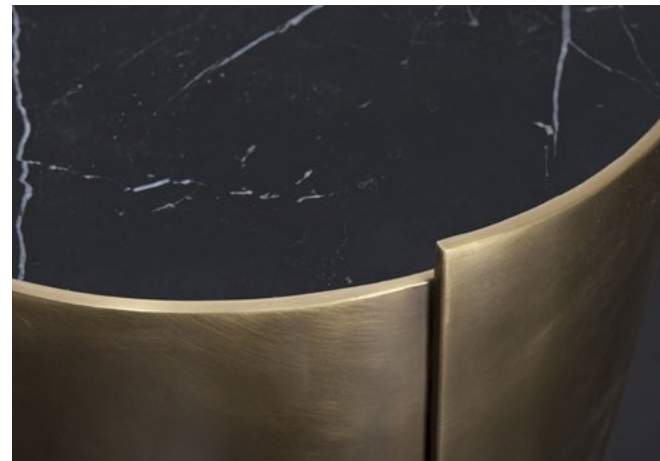

kelly wearstler

ALTA SIDE TABLE

EJV1500-42

Drawing upon Kelly's love of sculpture and raw, stone this elegant and refined cylindrical solid drum table is composed of a single 1/8th inch brass sheeting finished in burnished bronze patina and formed around a single, honed and sealed marble top in Negro Marquina or White Venatino stone. The design features a subtle overlap shape, adding interest and distinction to the quietly iconic silhouette.

MATERIALS SHOWN

Negro Marquina Marble
Burnished Brass

AVAILABLE IN

Blackened Brass
White Venatino Marble

DIMENSIONS

Diameter: 16"
Height: 22"

FINISHES