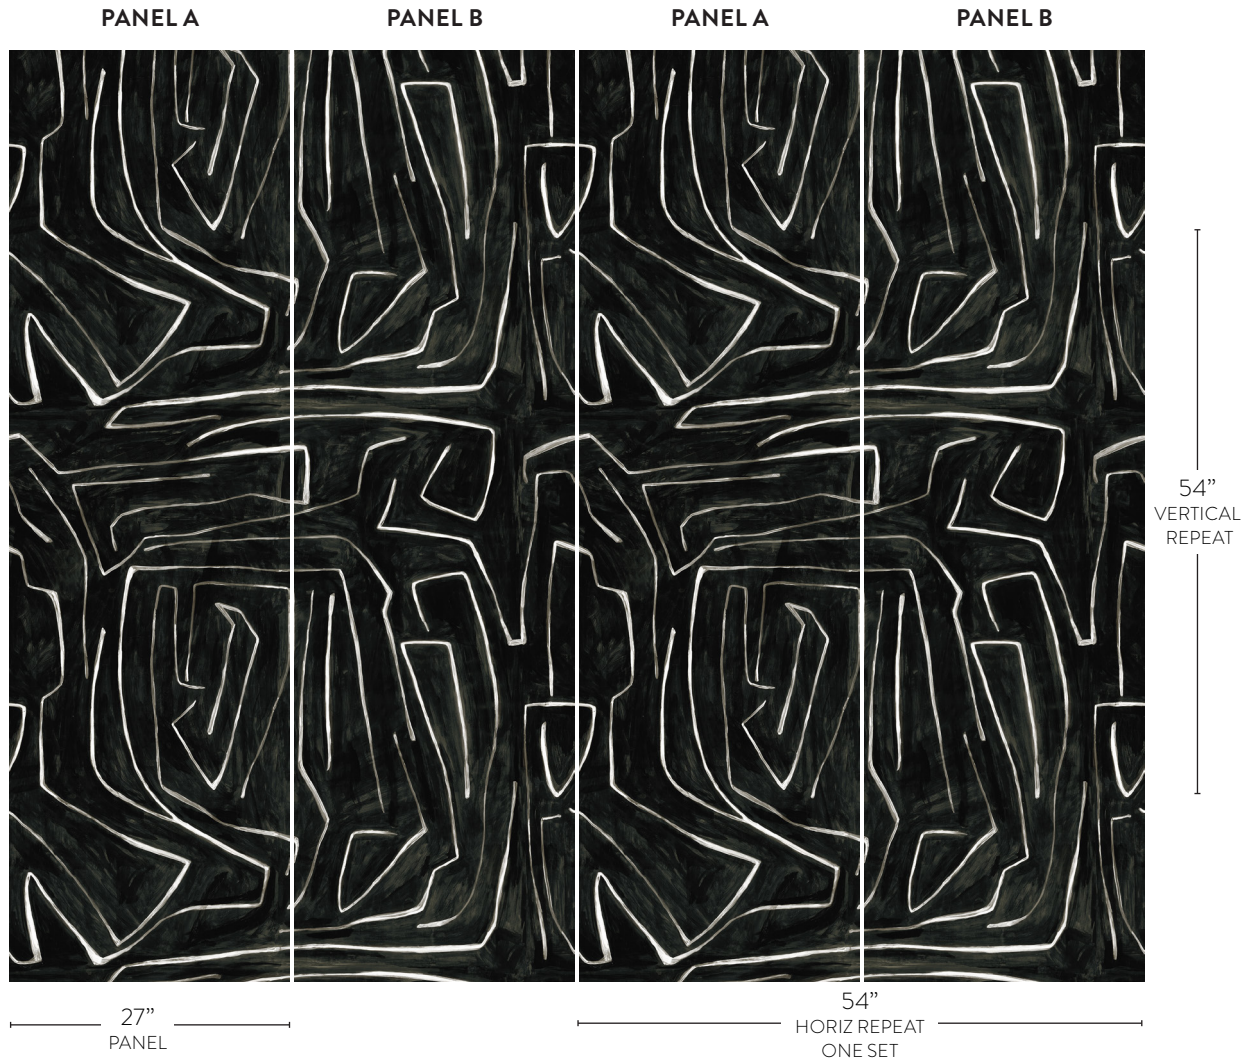

GRAFFITO

GWP 3501.816

COLOR

Onyx/Beige

CONTENTS

100% Paper

REPEAT HEIGHT

54"

REPEAT WIDTH

54"

WALLCOVERING WIDTH

27"

DIRECTION

Up the bolt

WALLCOVERING TYPE

Wallpaper.

FIRE CODE

UFAC Class 1

NOTES

This design is priced & sold as a set of two rolls that measure 5 yards x 27" each. Rolls A & B are *not* sold separately. Added liner is required.

This image is for illustrative purposes only. The colors shown are accurate within the constraints of lighting, photography and the color accuracy of your monitor.