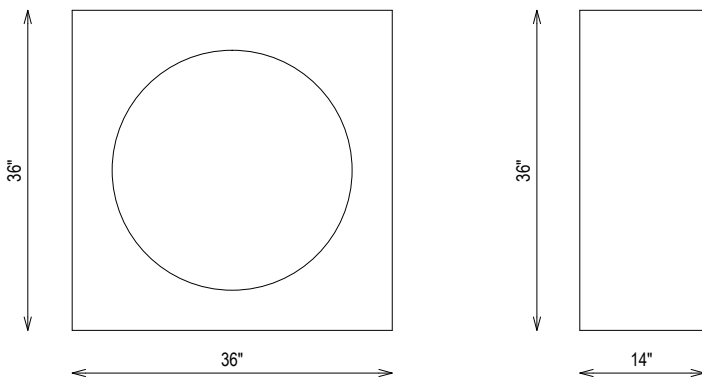

SELBY CONSOLE

FCO15006

MATERIALS SHOWN

Big Flower Marble

AVAILABLE IN

Negro Marquina Marble
Russo Marble

DIMENSIONS

Width: 36"
Height: 36"
Depth: 14"