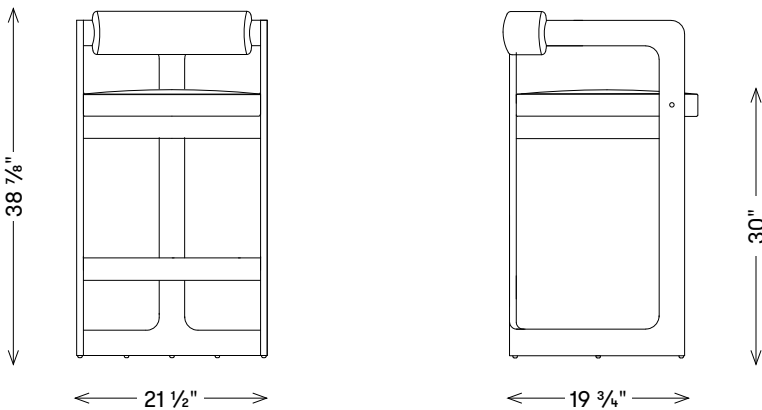

kelly wearstler

ZUMA BAR STOOL

FBA18011

MATERIALS SHOWN

Natural Oak with Bubbly Bone

AVAILABLE IN

Natural, Bleached, and Ebonized Oak

DIMENSIONS

Width: 21 1/2"
 Height: 38 7/8"
 Seat Height: 30"
 Depth: 19 3/4"

FINISHES