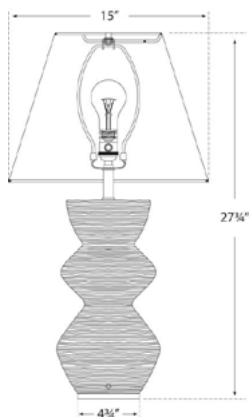

kelly wearstler

UTOPIA TABLE LAMP

KW3055

MATERIALS SHOWN

GILD WITH LINEN SHADE

AVAILABLE IN

GILD
AGED IRON

DIMENSIONS

WIDTH: 15"
HEIGHT: 27.75"
BASE: 4.75" ROUND
SHADE: 8" X 15" X 11.75"

SOCKET

DIMMER

WATTAGE

100 A

kelly wearstler

UTOPIA TABLE LAMP

KW3055

MATERIALS SHOWN

AGED IRON
WITH LINEN SHADE

AVAILABLE IN

GILD
AGED IRON

DIMENSIONS

WIDTH: 15"
HEIGHT: 27.75"
BASE: 4.75" ROUND
SHADE: 8" X 15" X 11.75"

SOCKET

DIMMER