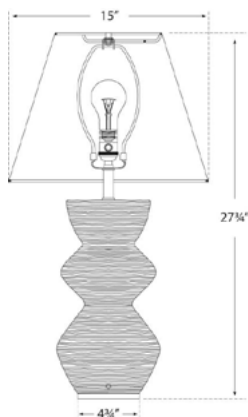

WIDTH: 15"
HEIGHT: 27.75"
BASE: 4.75" ROUND
SHADE: 8" X 15" X 11.75"

SOCKET

DIMMER

WATTAGE

100 A

kelly wearstler

UTOPIA TABLE LAMP

KW3055

MATERIALS SHOWN

AGED IRON
WITH LINEN SHADE

AVAILABLE IN

GILD
AGED IRON

DIMENSIONS

WIDTH: 15"
HEIGHT: 27.75"
BASE: 4.75" ROUND
SHADE: 8" X 15" X 11.75"

SOCKET

DIMMER