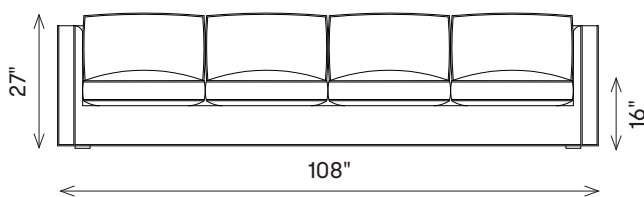

kelly wearstler

TUXEDO SOFA 108"

FSO14007

MATERIALS SHOWN

In Woodgrain Velvet Fudge • W10883-10

ALSO AVAILABLE IN

See Materials PDF

DIMENSIONS

Width: 108"

Height with back cushion: 27"

Height without cushion: 24 1/2"

Depth: 38"

Seat Height: 16"

Seat Depth: 24"