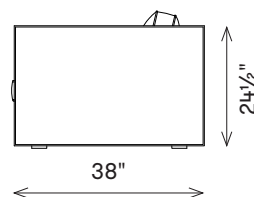

kelly wearstler

TUXEDO SOFA 108"

FSO14007

MATERIALS SHOWN

In Woodgrain Velvet Fudge • W10883-10

ALSO AVAILABLE IN

See Materials PDF

DIMENSIONS

Width: 108"

Height with back cushion: 27"

Height without cushion: 24 1/2"

Depth: 38"

Seat Height: 16"

Seat Depth: 24"