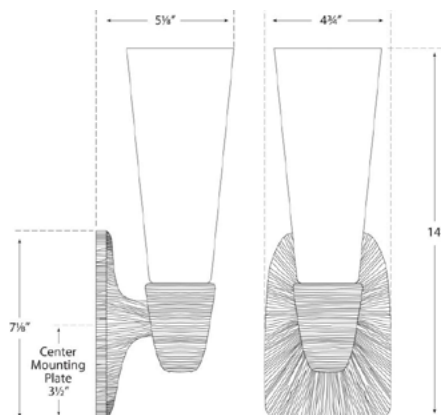

UTOPIA SMALL SINGLE BATH SCONCE

KW2043

MATERIALS SHOWN

GILD WITH WHITE GLASS

AVAILABLE IN

GILD
POLISHED NICKEL
AGED IRON

DIMENSIONS

WIDTH: 4.75"
HEIGHT: 14"
EXTENSION: 5"
BACKPLATE: 4.75" X 7"

SOCKET

KEYLESS

WATTAGE

60 B

UTOPIA SMALL SINGLE BATH SCONCE

KW2043

MATERIALS SHOWN

POLISHED NICKEL
WITH WHITE GLASS

AVAILABLE IN

GILD
POLISHED NICKEL
AGED IRON

DIMENSIONS

WIDTH: 4.75"
HEIGHT: 14"
EXTENSION: 5"
BACKPLATE: 4.75" X 7"

SOCKET

KEYLESS

WATTAGE

60 B

UTOPIA SMALL SINGLE BATH SCONCE

KW2043

MATERIALS SHOWN

AGED IRON WITH
WHITE GLASS

AVAILABLE IN

GILD
POLISHED NICKEL
AGED IRON

DIMENSIONS

WIDTH: 4.75"
HEIGHT: 14"
EXTENSION: 5"
BACKPLATE: 4.75" X 7"