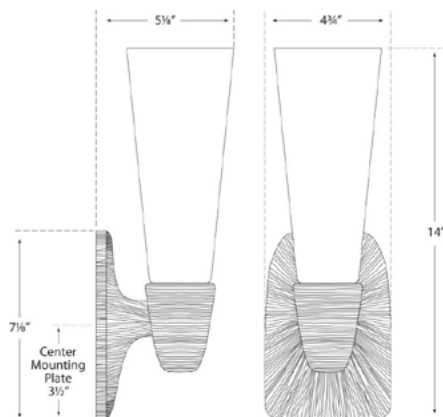

UTOPIA SMALL SINGLE BATH SCONCE

KW2043

MATERIALS SHOWN

GILD WITH WHITE GLASS

AVAILABLE IN

GILD
POLISHED NICKEL
AGED IRON

DIMENSIONS

WIDTH: 4.75"
HEIGHT: 14"
EXTENSION: 5"
BACKPLATE: 4.75" X 7"

SOCKET

KEYLESS

WATTAGE

60 B

UTOPIA SMALL SINGLE BATH SCONCE

KW2043

MATERIALS SHOWN

POLISHED NICKEL
WITH WHITE GLASS

AVAILABLE IN

GILD
POLISHED NICKEL
AGED IRON

DIMENSIONS

WIDTH: 4.75"
HEIGHT: 14"
EXTENSION: 5"
BACKPLATE: 4.75" X 7"

SOCKET

KEYLESS

WATTAGE

60 B

UTOPIA SMALL SINGLE BATH SCONCE

KW2043

MATERIALS SHOWN

AGED IRON WITH
WHITE GLASS

AVAILABLE IN

GILD
POLISHED NICKEL
AGED IRON

DIMENSIONS

WIDTH: 4.75"
HEIGHT: 14"
EXTENSION: 5"
BACKPLATE: 4.75" X 7"