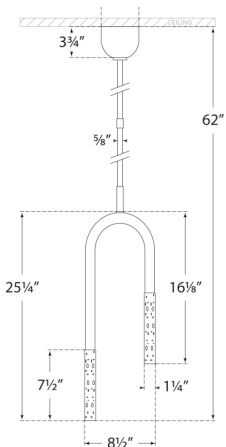

Rousseau Small Asymmetric Pendant

KW5590AB-EC

Materials Shown

**Antique-Burnished Brass with
Etched Crystal**

Available in

**Antique-Burnished Brass
Bronze
Polished Nickel**

Dimensions

O/A Height: 62"
Min. Custom Height: 30.5"
Width: 8.5"
Canopy: 4.5" Round

Socket

Dedicated LED

Wattage

9w (750lm)

Weight

8lbs

Note

Custom Height Available