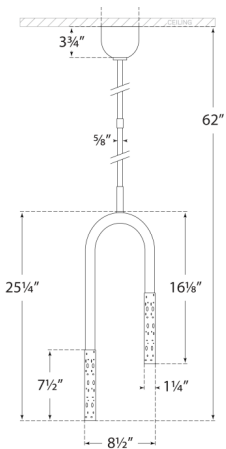

Rousseau Small Asymmetric Pendant

KW5590BZ-EC

Materials Shown

Bronze with Etched Crystal

Available in

Antique-Burnished Brass

Bronze

Polished Nickel

Dimensions

O/A Height: 62"

Min. Custom Height: 30.5"

Width: 8.5"

Canopy: 4.5" Round

Socket

Dedicated LED

Wattage

9w (750lm)

Weight

8lbs

Note

Custom Height Available