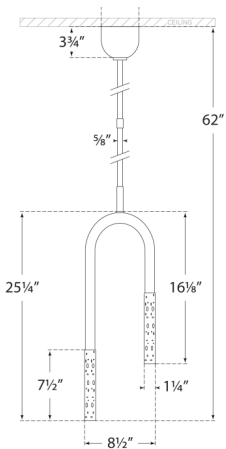

Rousseau Small Asymmetric Pendant

KW5590PN-EC

Materials Shown

Polished Nickel with Etched Crystal

Available in

Antique-Burnished Brass

Bronze

Polished Nickel

Dimensions

O/A Height: 62"

Min. Custom Height: 30.5"

Width: 8.5"

Canopy: 4.5" Round

Socket

Dedicated LED

Wattage

9w (750lm)

Weight

8lbs

Note

Custom Height Available