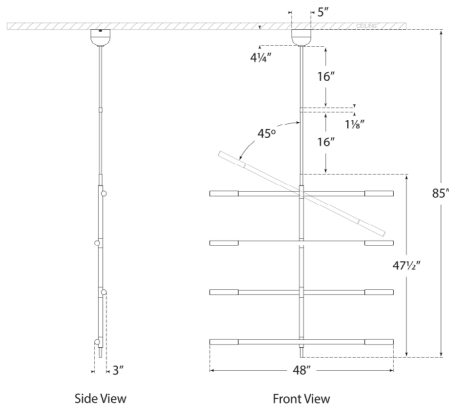

Rousseau Large Articulating Chandelier

KW5593BZ-EC

Materials Shown

Bronze with Etched Crystal

Available in

Antique-Burnished Brass

Bronze

Polished Nickel

Dimensions

O/A Height: 85"

Min. Custom Height: 65"

Width: 3" - 48"

Canopy: 5" Round

Socket

Dedicated LED

Wattage

35w (2800lm)

Weight

23lbs

Note

Custom Height Available