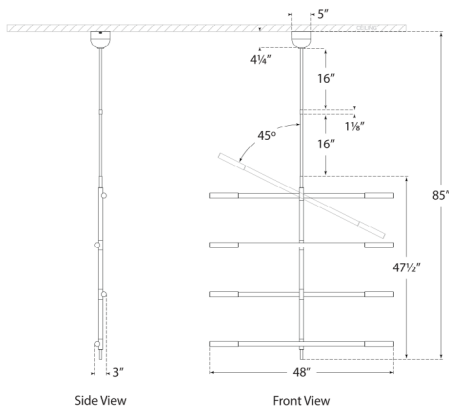

Rousseau Large Articulating Chandelier

KW5593AB-EC

Materials Shown

**Antique-Burnished Brass with
Etched Crystal**

Available in

**Antique-Burnished Brass
Bronze
Polished Nickel**

Dimensions

O/A Height: 85"
Min. Custom Height: 65"
Width: 3" - 48"
Canopy: 5" Round

Socket

Dedicated LED

Wattage

35w (2800lm)

Weight

23lbs

Note

Custom Height Available

Dimensions

O/A Height: 85"

Min. Custom Height: 65"

Width: 3" - 48"

Canopy: 5" Round

Socket

Dedicated LED

Wattage

Width: 3" - 48"

Canopy: 5" Round

Socket

Dedicated LED

Wattage

35w (2800lm)

Weight

23lbs