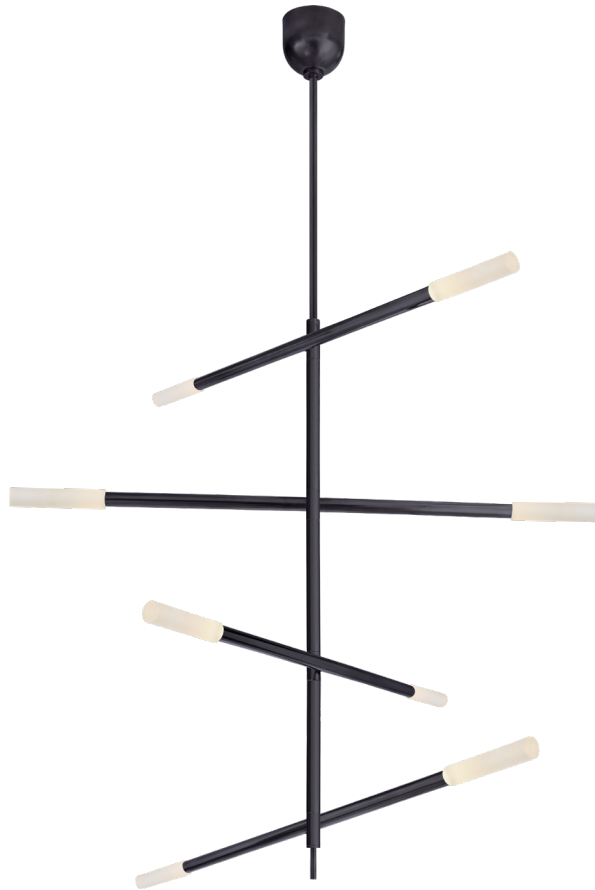

Rousseau Large Articulating Chandelier

KW5593AB-EC

Materials Shown

**Antique-Burnished Brass with
Etched Crystal**

Available in

**Antique-Burnished Brass
Bronze
Polished Nickel**

Dimensions

O/A Height: 85"
Min. Custom Height: 65"
Width: 3" - 48"
Canopy: 5" Round

Socket

Dedicated LED

Wattage

35w (2800lm)

Weight

23lbs

Note

Custom Height Available

Rousseau Large Articulating Chandelier

KW5593BZ-EC

Materials Shown

Bronze with Etched Crystal

Available in

Antique-Burnished Brass

Bronze

Polished Nickel

Width: 3" - 48"

Canopy: 5" Round

Socket

Dedicated LED

Wattage

35w (2800lm)

Weight

23lbs