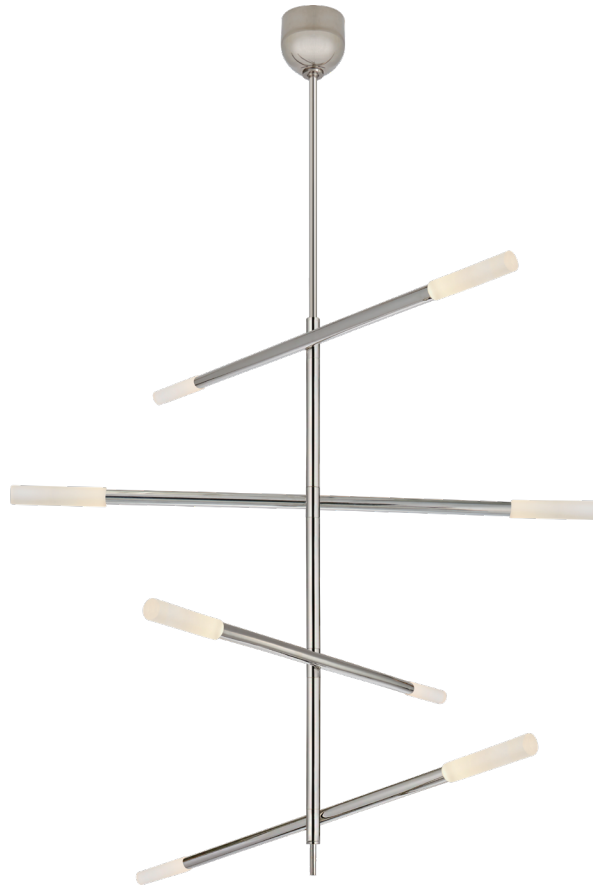

Rousseau Large Articulating Chandelier

KW5593AB-EC

Materials Shown

**Antique-Burnished Brass with
Etched Crystal**

Available in

**Antique-Burnished Brass
Bronze
Polished Nickel**

Dimensions

O/A Height: 85"
Min. Custom Height: 65"
Width: 3" - 48"
Canopy: 5" Round

Rousseau Large Articulating Chandelier

KW5593BZ-EC

Materials Shown

Bronze with Etched Crystal

Available in

Antique-Burnished Brass

Bronze

Polished Nickel

Dimensions

O/A Height: 85"

Min. Custom Height: 65"

Width: 3" - 48"

Canopy: 5" Round

Socket

Dedicated LED

Wattage

35w (2800lm)

Weight

23lbs

Note

Custom Height Available

Rousseau Large Articulating Chandelier

KW5593PN-EC

Materials Shown