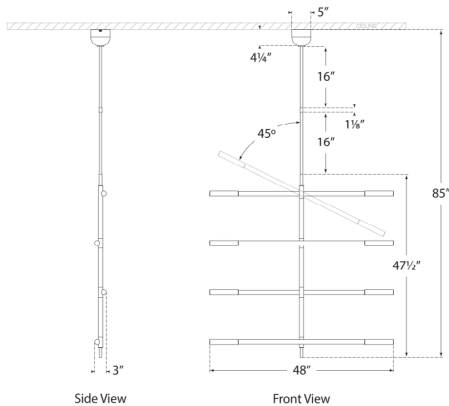

Rousseau Large Articulating Chandelier

KW5593PN-EC

Materials Shown

Polished Nickel with Etched Crystal

Available in

Antique-Burnished Brass

Bronze

Polished Nickel

Dimensions

O/A Height: 85"

Min. Custom Height: 65"

Width: 3" - 48"

Canopy: 5" Round

Socket

Dedicated LED

Wattage

35w (2800lm)

Weight

23lbs

Note

Custom Height Available