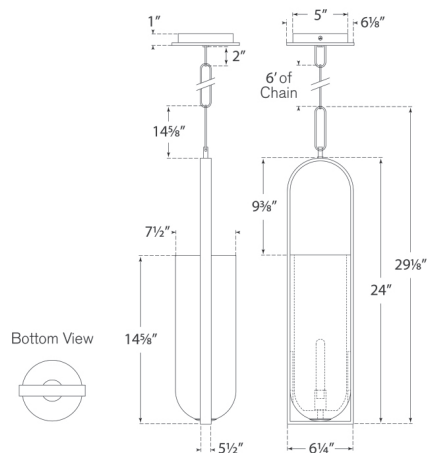

MELANGE SMALL ELONGATED PENDANT

KW 5512PN-ALB

MATERIALS SHOWN

Polished Nickel with Alabaster

AVAILABLE IN

Antique-Burnished Brass w/ Alabaster

Bronze w/ Alabaster

Polished Nickel w/ Alabaster

DIMENSIONS

Height: 29"

Width: 6.25"

Canopy: 6" Round

SOCKET

E26 Keyless

WATTAGE

9W LED T