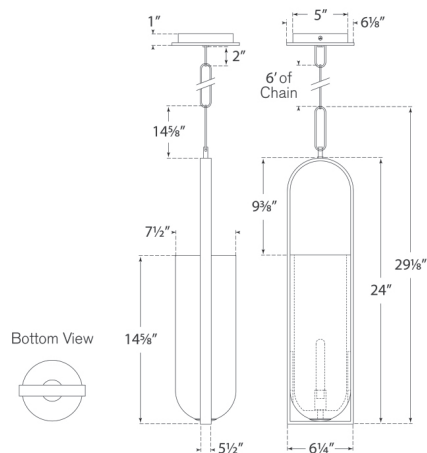

MELANGE SMALL ELONGATED PENDANT

KW 5512BZ-ALB

MATERIALS SHOWN

Bronze with Alabaster

AVAILABLE IN

Antique-Burnished Brass w/ Alabaster

Bronze w/ Alabaster

Polished Nickel w/ Alabaster

DIMENSIONS

Height: 29"

Width: 6.25"

Canopy: 6" Round

SOCKET

E26 Keyless

WATTAGE

9W LED T