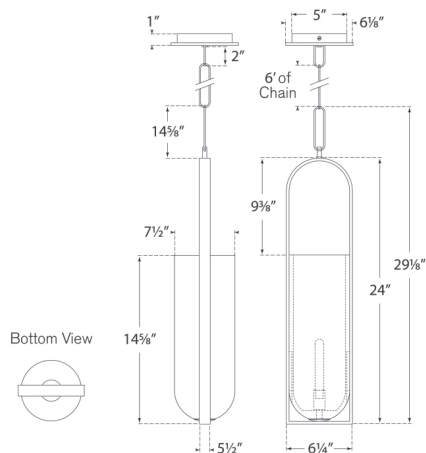

MELANGE SMALL ELONGATED PENDANT

KW 5512AB-ALB

MATERIALS SHOWN

Antique-Burnished Brass with Alabaster

AVAILABLE IN

Antique-Burnished Brass w/ Alabaster
Bronze w/ Alabaster
Polished Nickel w/ Alabaster

DIMENSIONS

Height: 29"
Width: 6.25"
Canopy: 6" Round

SOCKET

E26 Keyless

WATTAGE

9W LED T