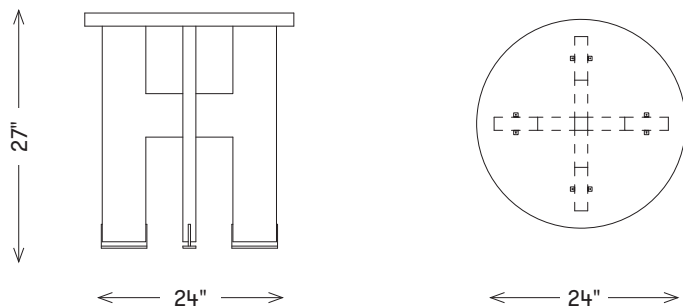

kelly wearstler

PACIFIC TABLE

FTA18029

MATERIALS SHOWN

Russian Birch

AVAILABLE IN

Russian Birch

DIMENSIONS

Height: 27"

Diameter: 24"

FINISHES