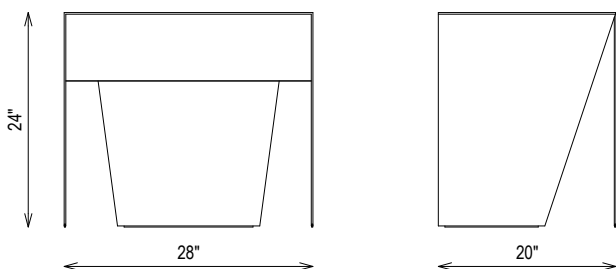

kelly wearstler

GALLANT NIGHTSTAND

EJV1303-06

MATERIALS SHOWN

Blackened Stainless Steel
Burnished Brass

DIMENSIONS

Width: 28"
Height: 24"
Depth: 20"

FINISHES